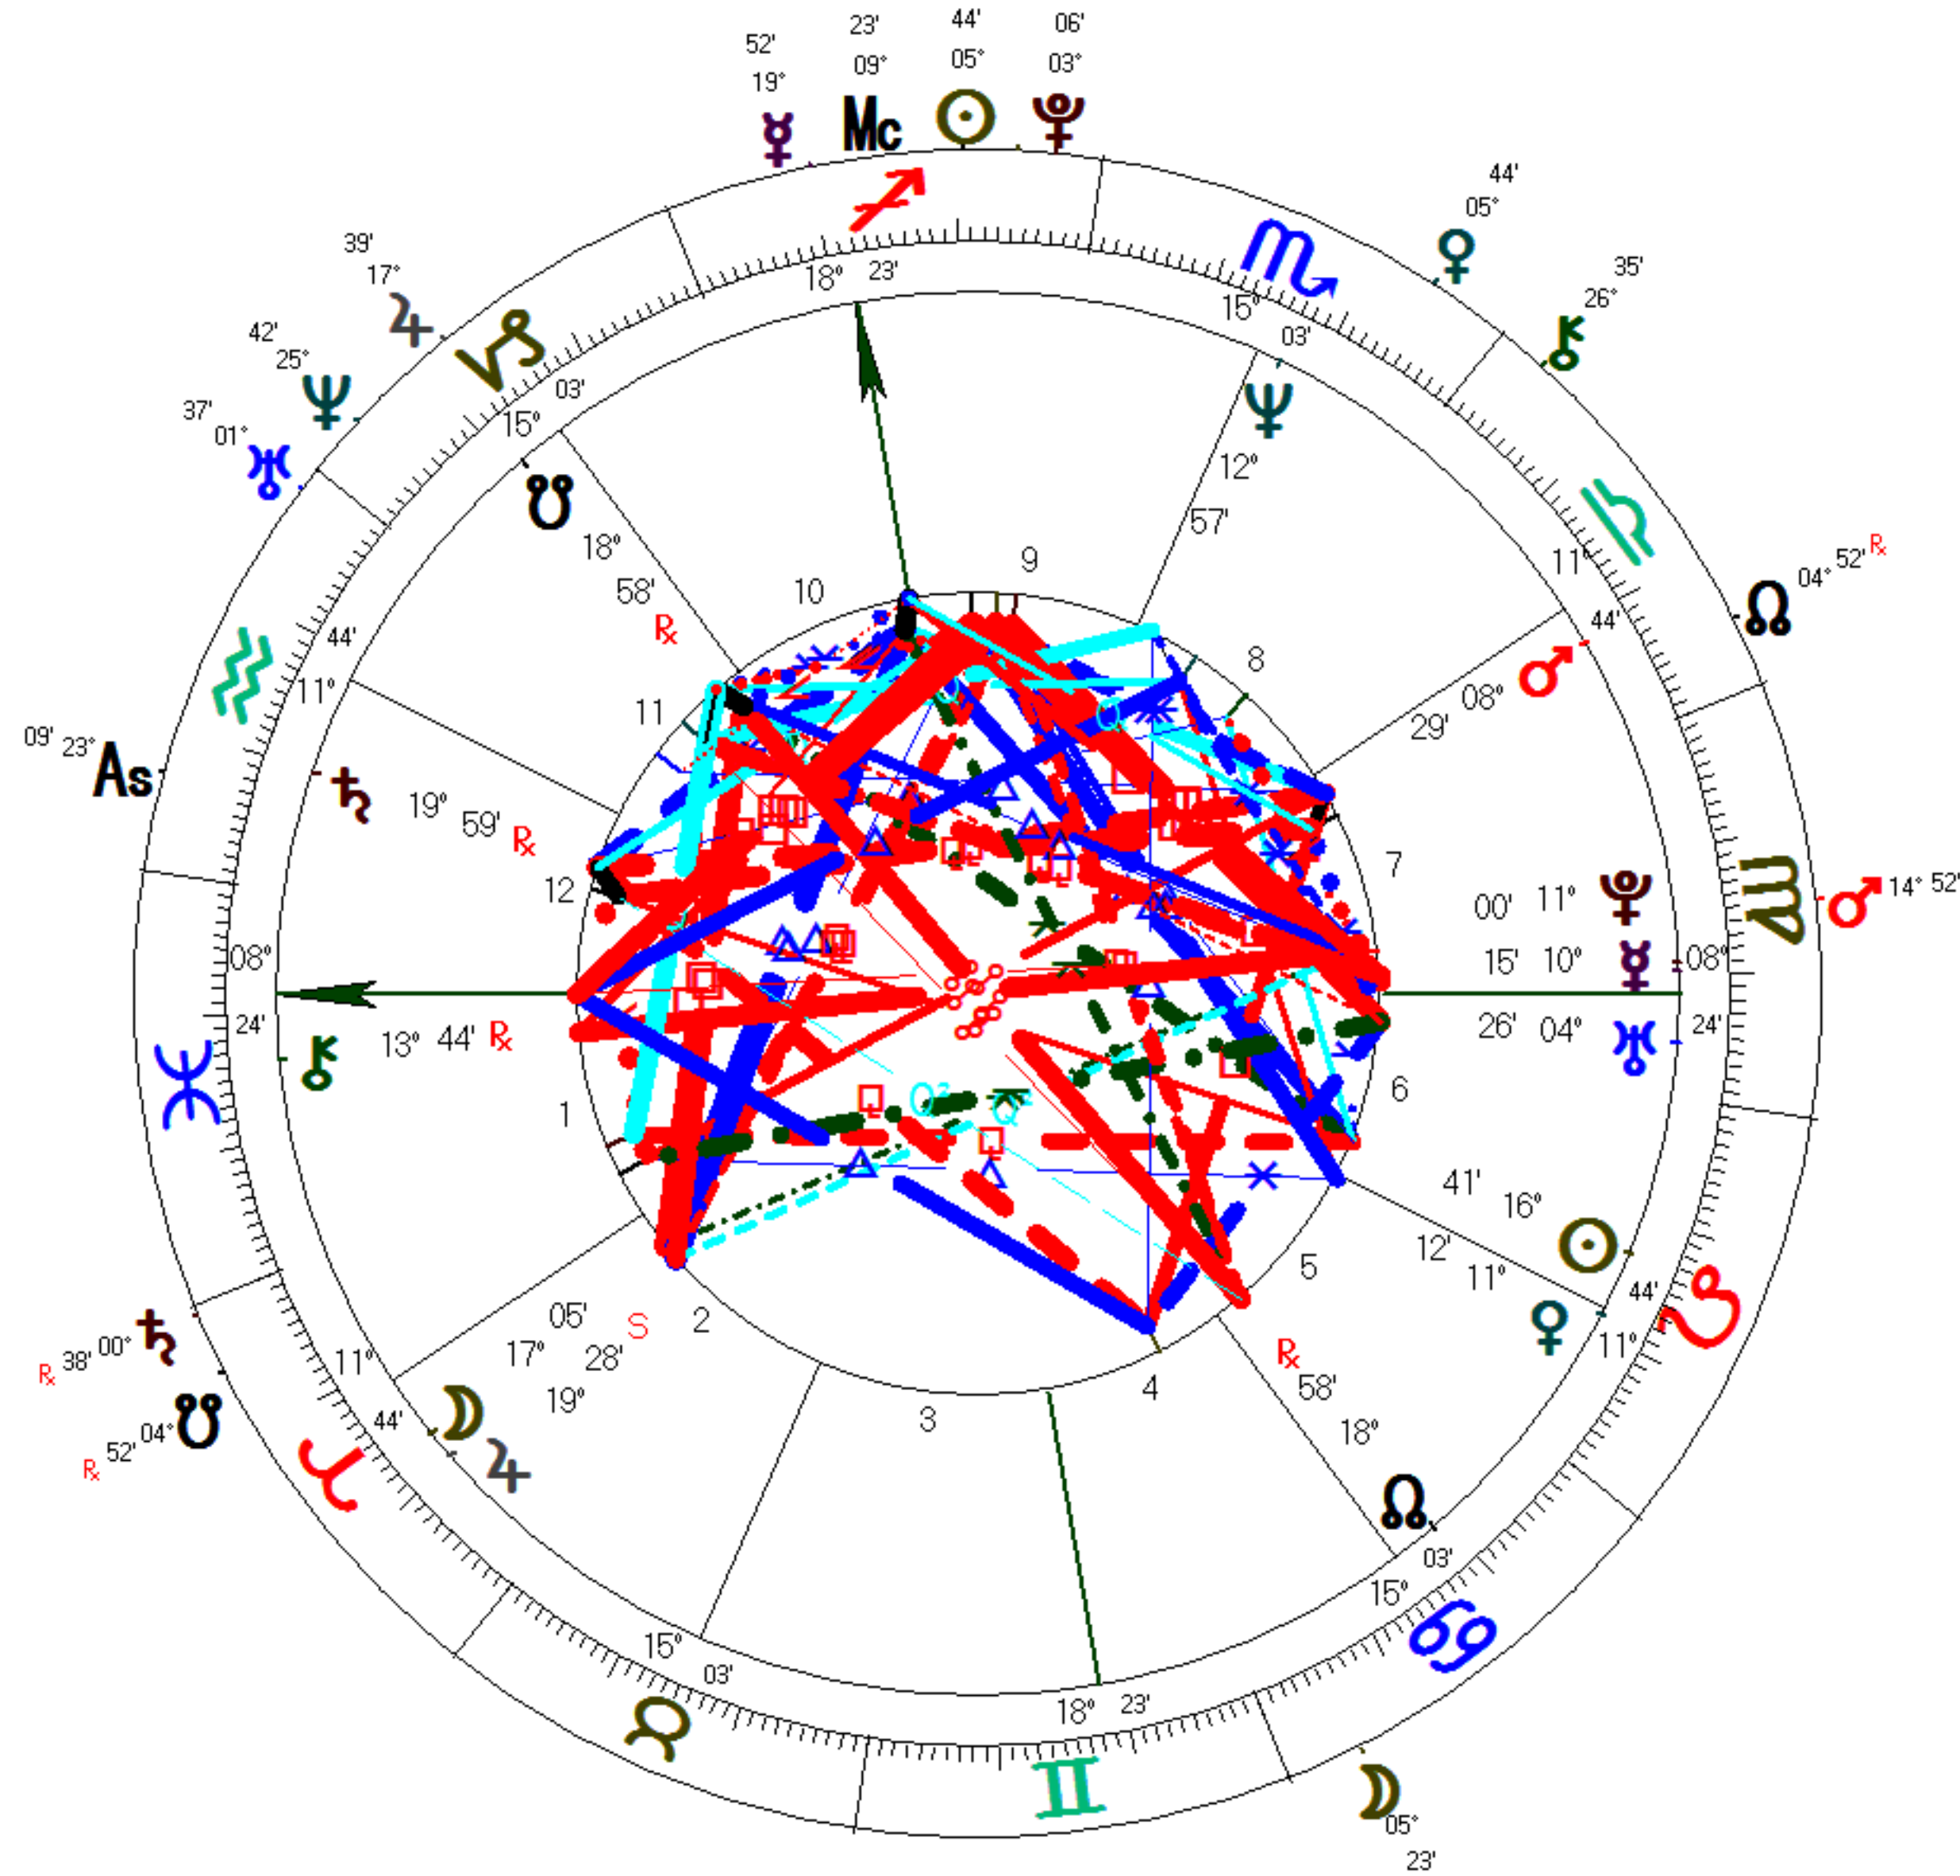

Inner Wheel
Whitney Houston
Natal Chart
Aug 9 1963, Fri
8:55 pm +4:00
Newark, New Jersey
40°N44'08" 074°W10'22"
Geocentric
Tropical
Porphyry
Mean Node

Outer Wheel
The Pastor's Wife – album
Natal Chart
Nov 27 1996, Wed
12:00 pm EST +5:00
newark, nj
40°N44'08" 074°W10'22"
Geocentric
Tropical
Porphyry
Mean Node