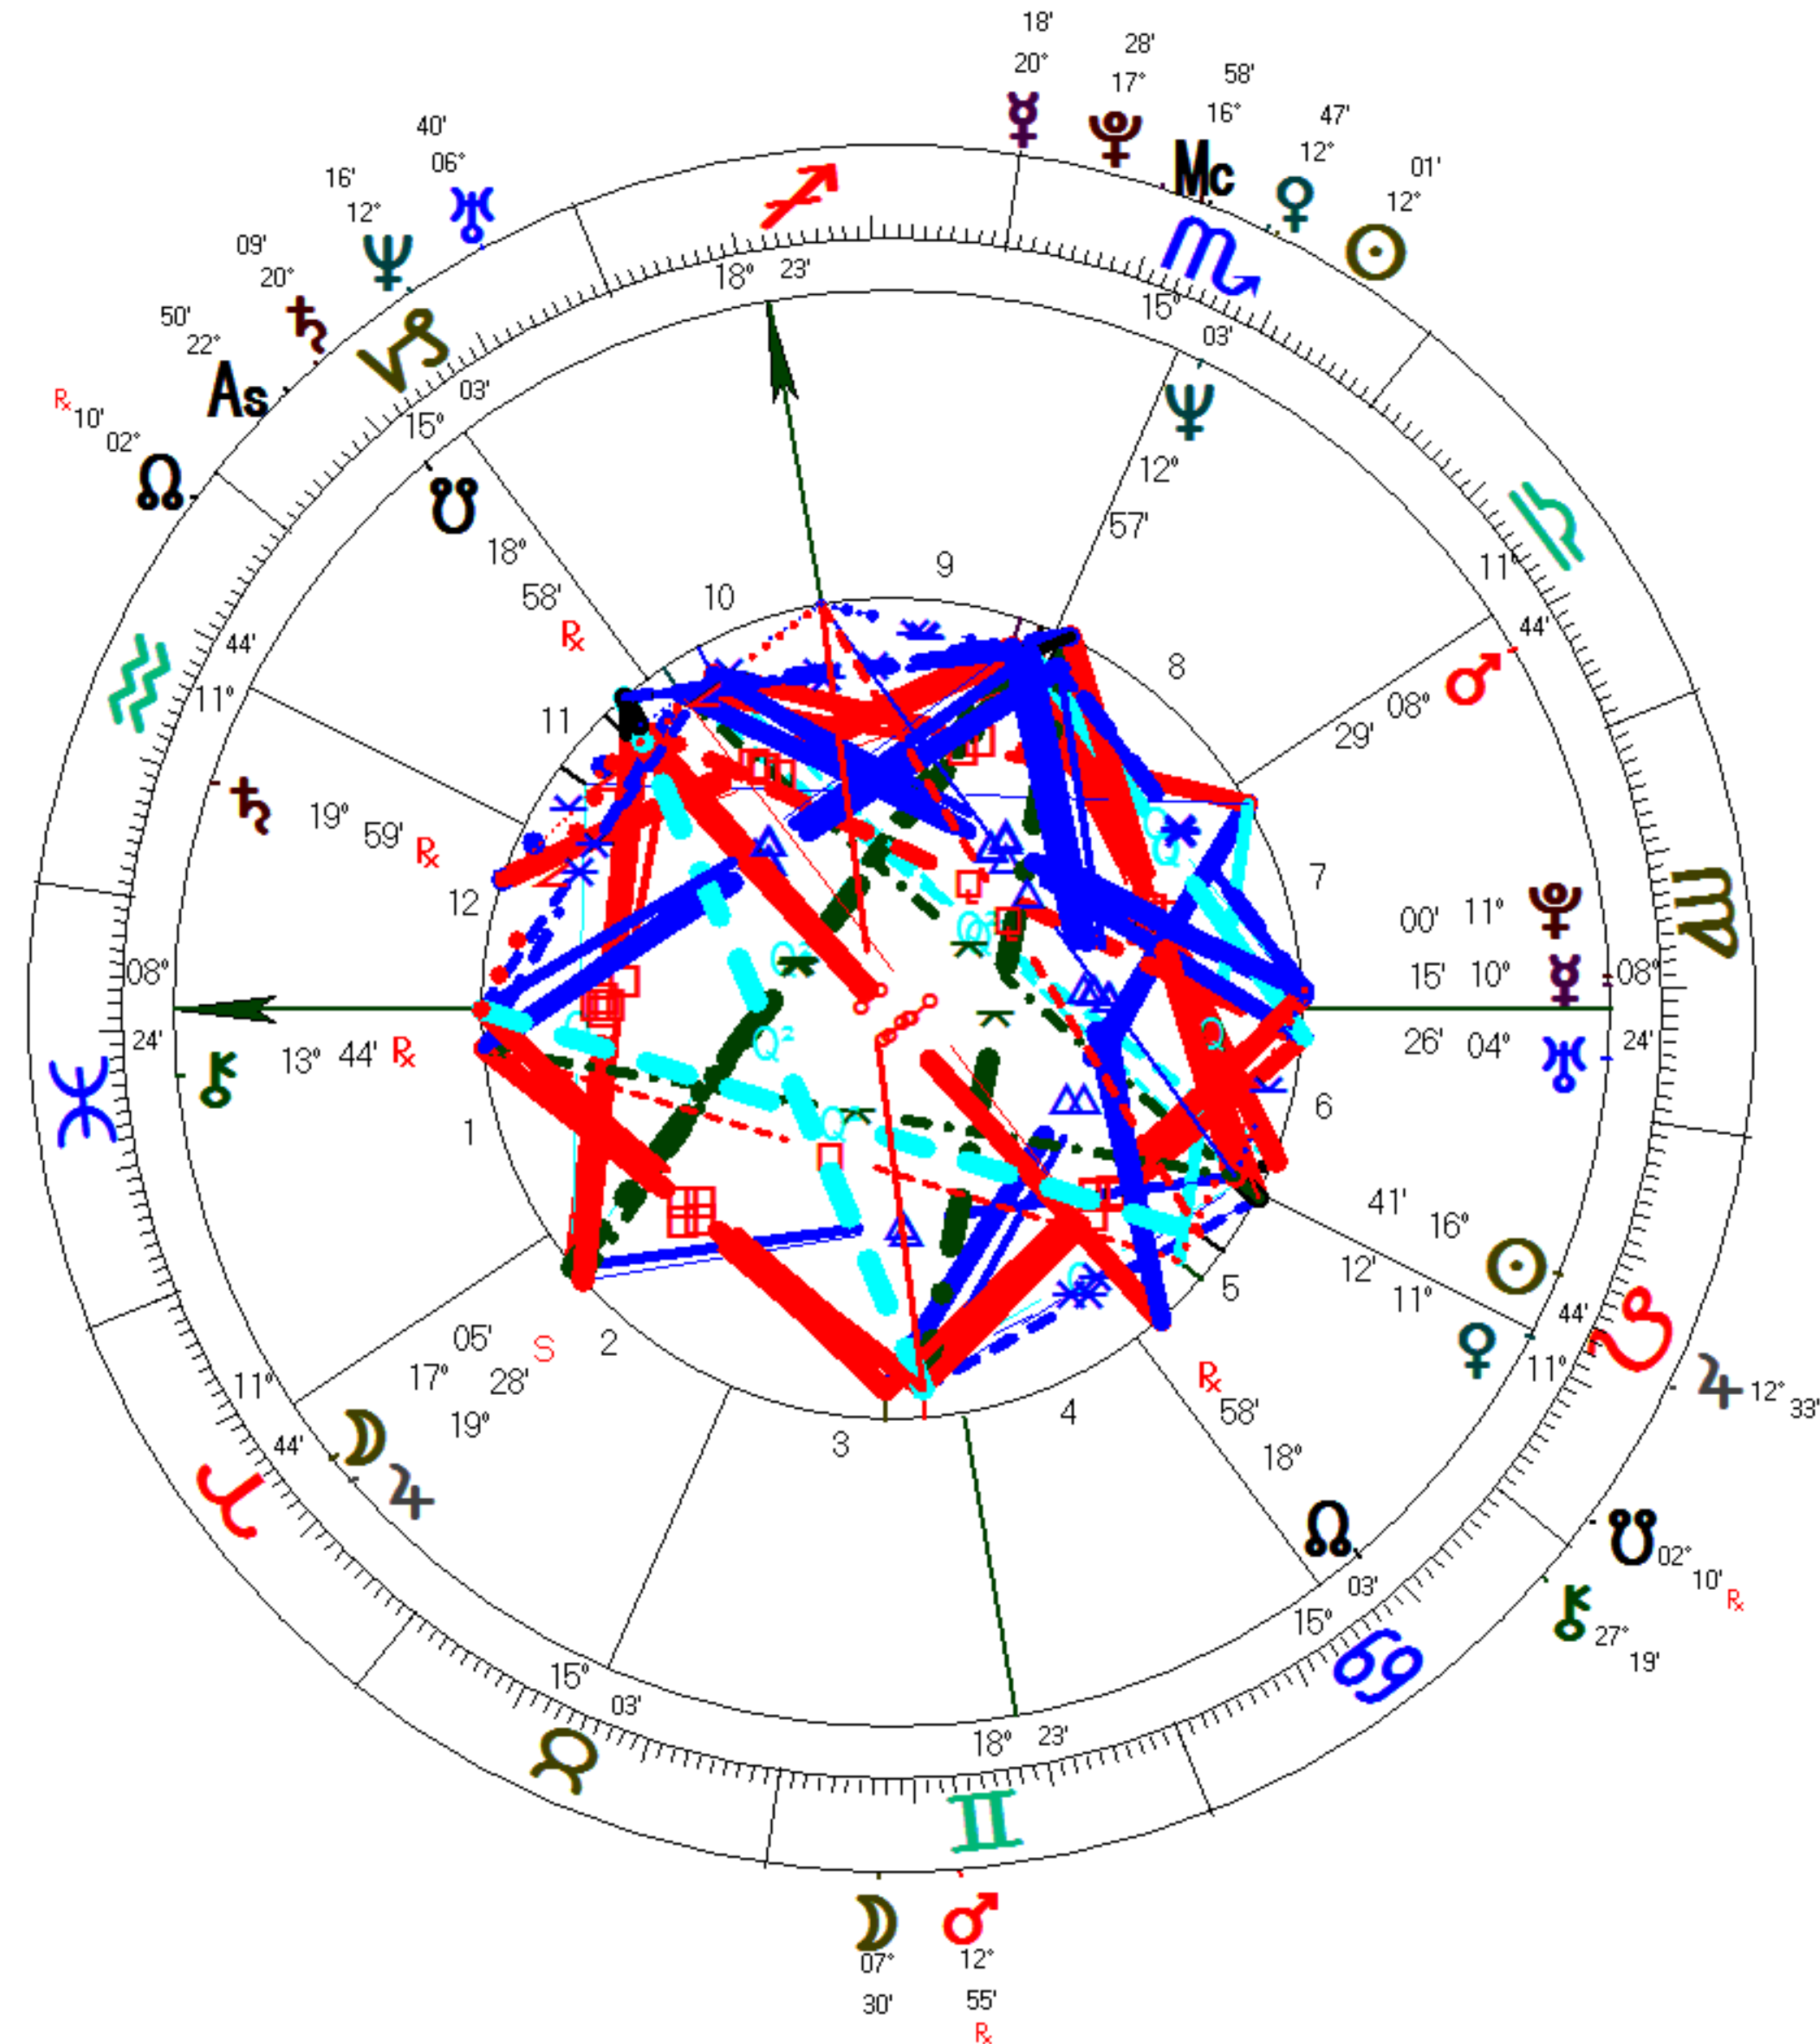

Inner Wheel
Whitney Houston
Natal Chart
Aug 9 1963, Fri
8:55 pm +4:00
Newark, New Jersey
40°N44'08" 074°W10'22"
Geocentric
Tropical
Porphyry
Mean Node

Outer Wheel
I'm Your baby tonight – 3rd album
Natal Chart
Nov 4 1990, Sun
12:00 pm EST +5:00
newark, nj
40°N44'08" 074°W10'22"
Geocentric
Tropical
Porphyry
Mean Node