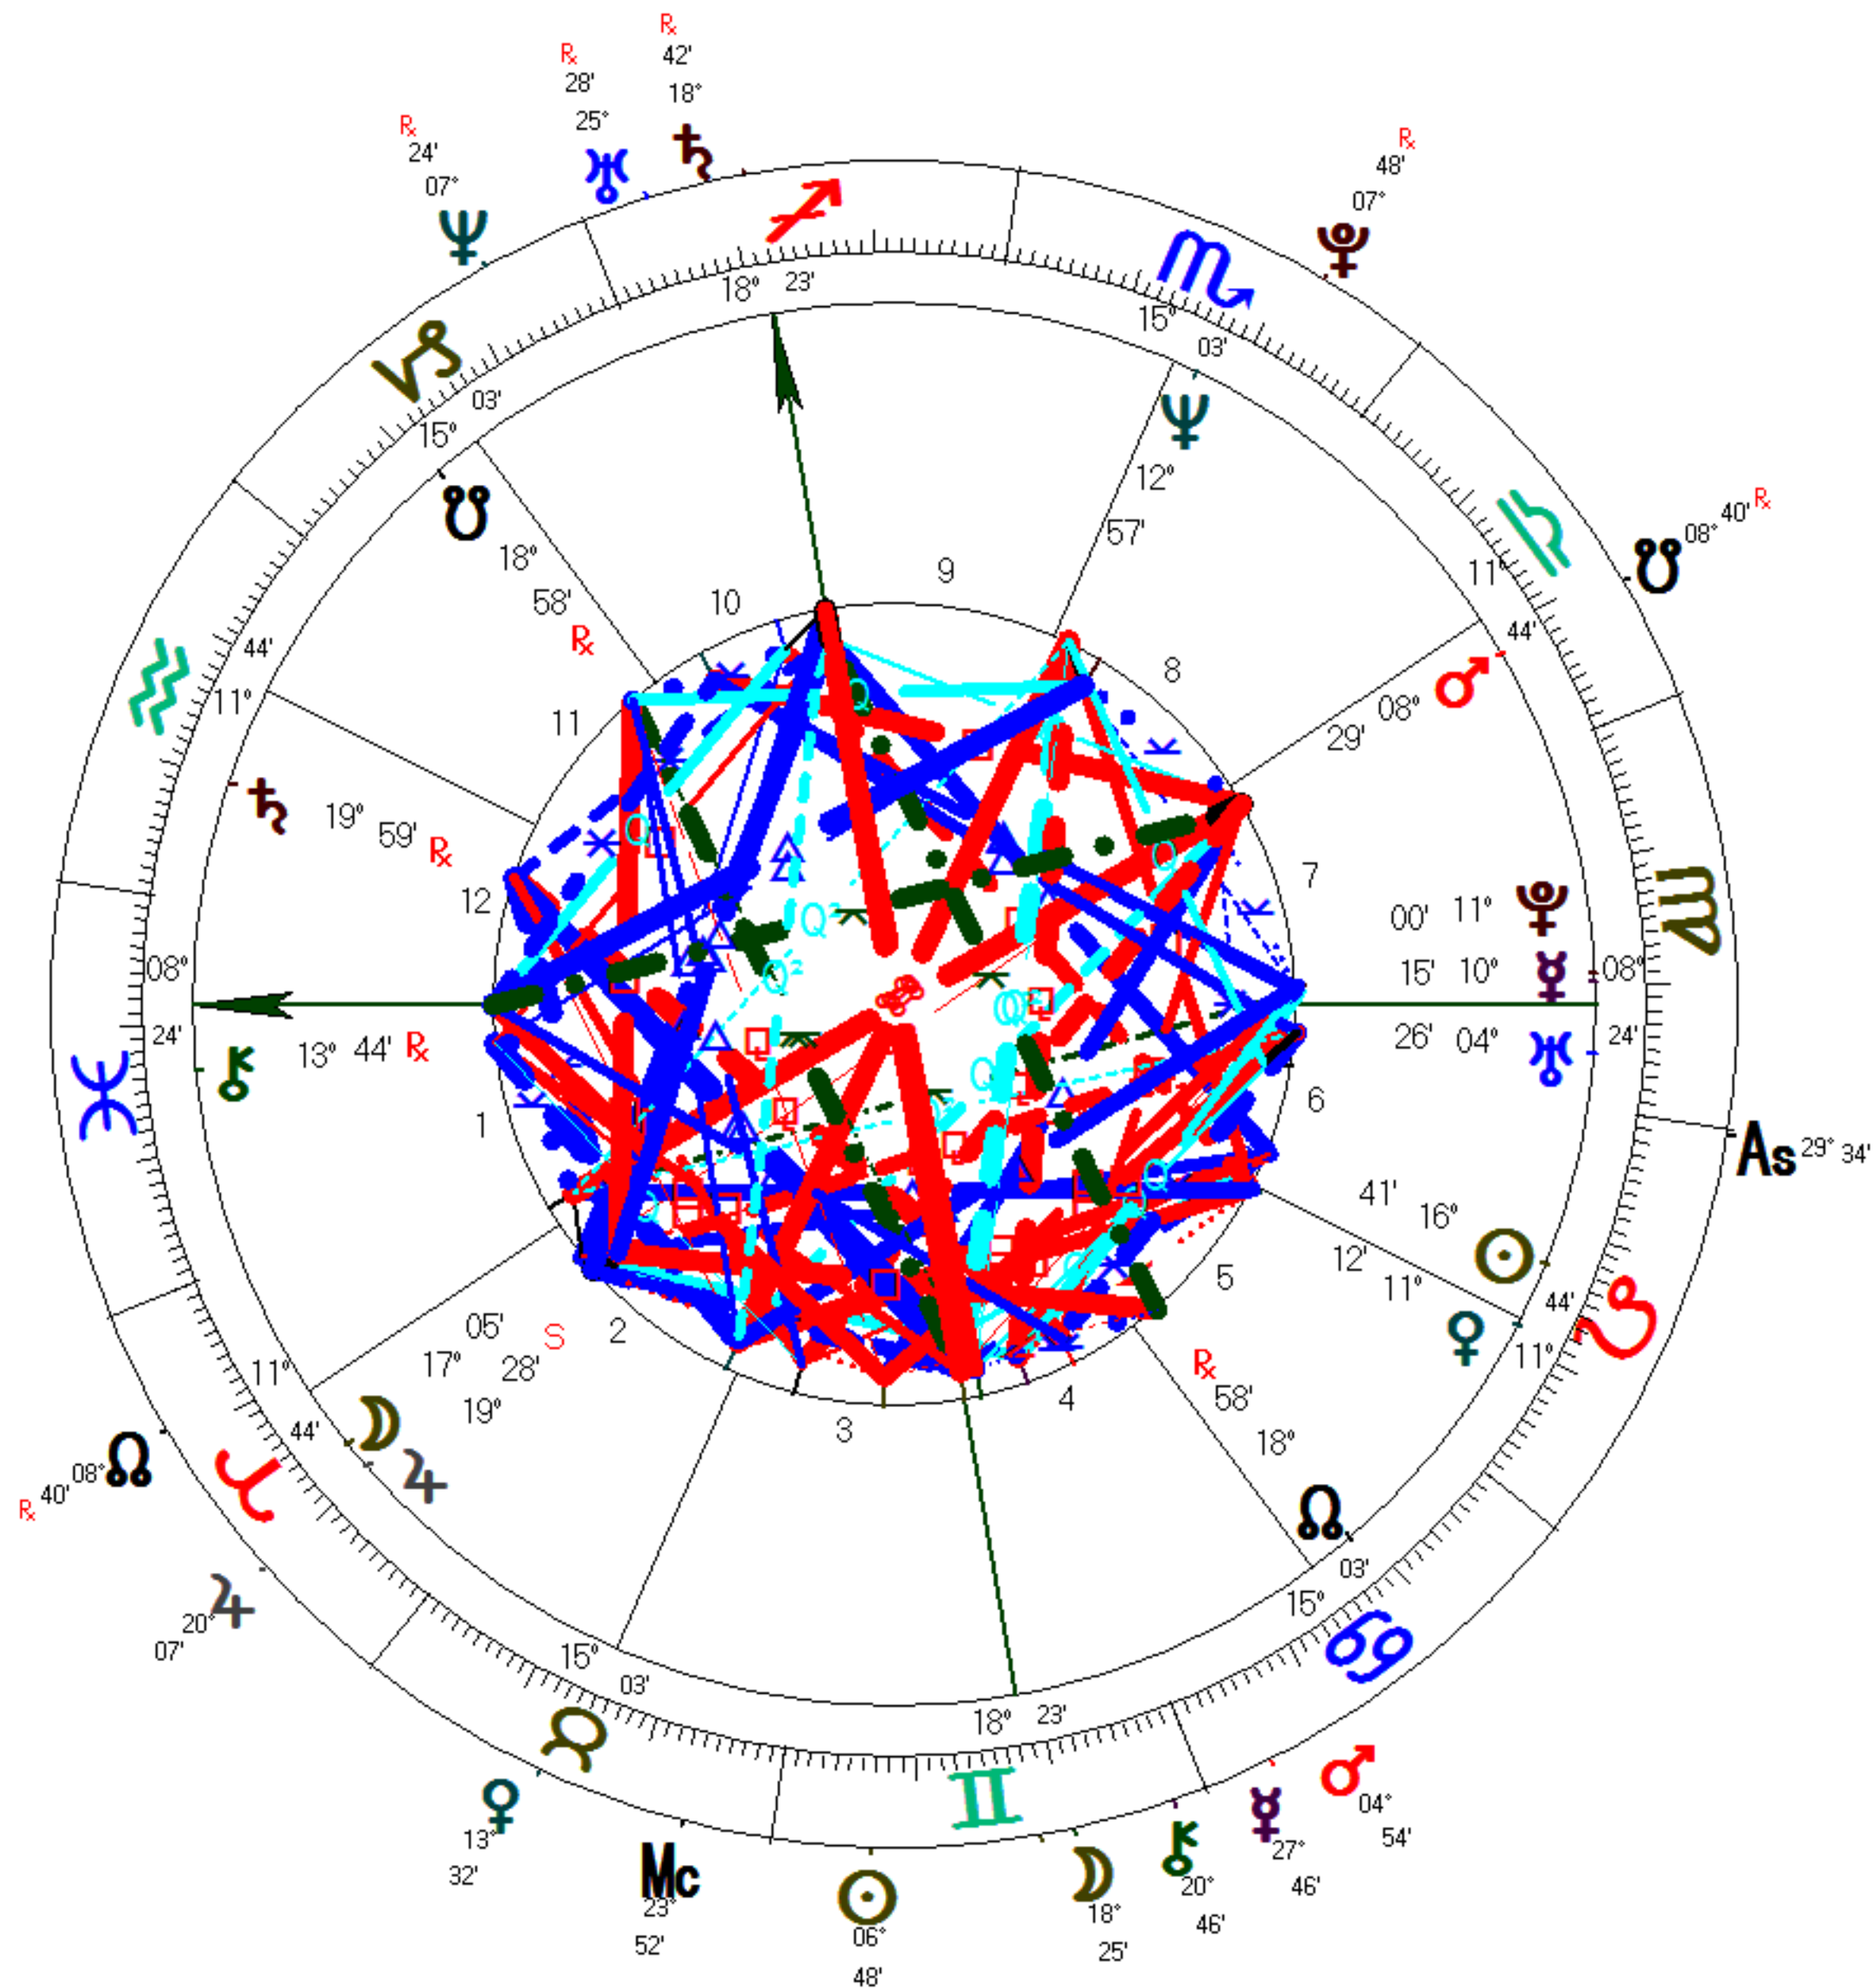

Inner Wheel
Whitney Houston
Natal Chart
Aug 9 1963, Fri
8:55 pm +4:00
Newark, New Jersey
40°N44'08" 074°W10'22"
Geocentric
Tropical
Porphyry
Mean Node

Outer Wheel
whitney – 2nd album
Natal Chart
May 28 1987, Thu
12:00 pm EDT +4:00
newark, nj
40°N44'08" 074°W10'22"
Geocentric
Tropical
Porphyry
Mean Node