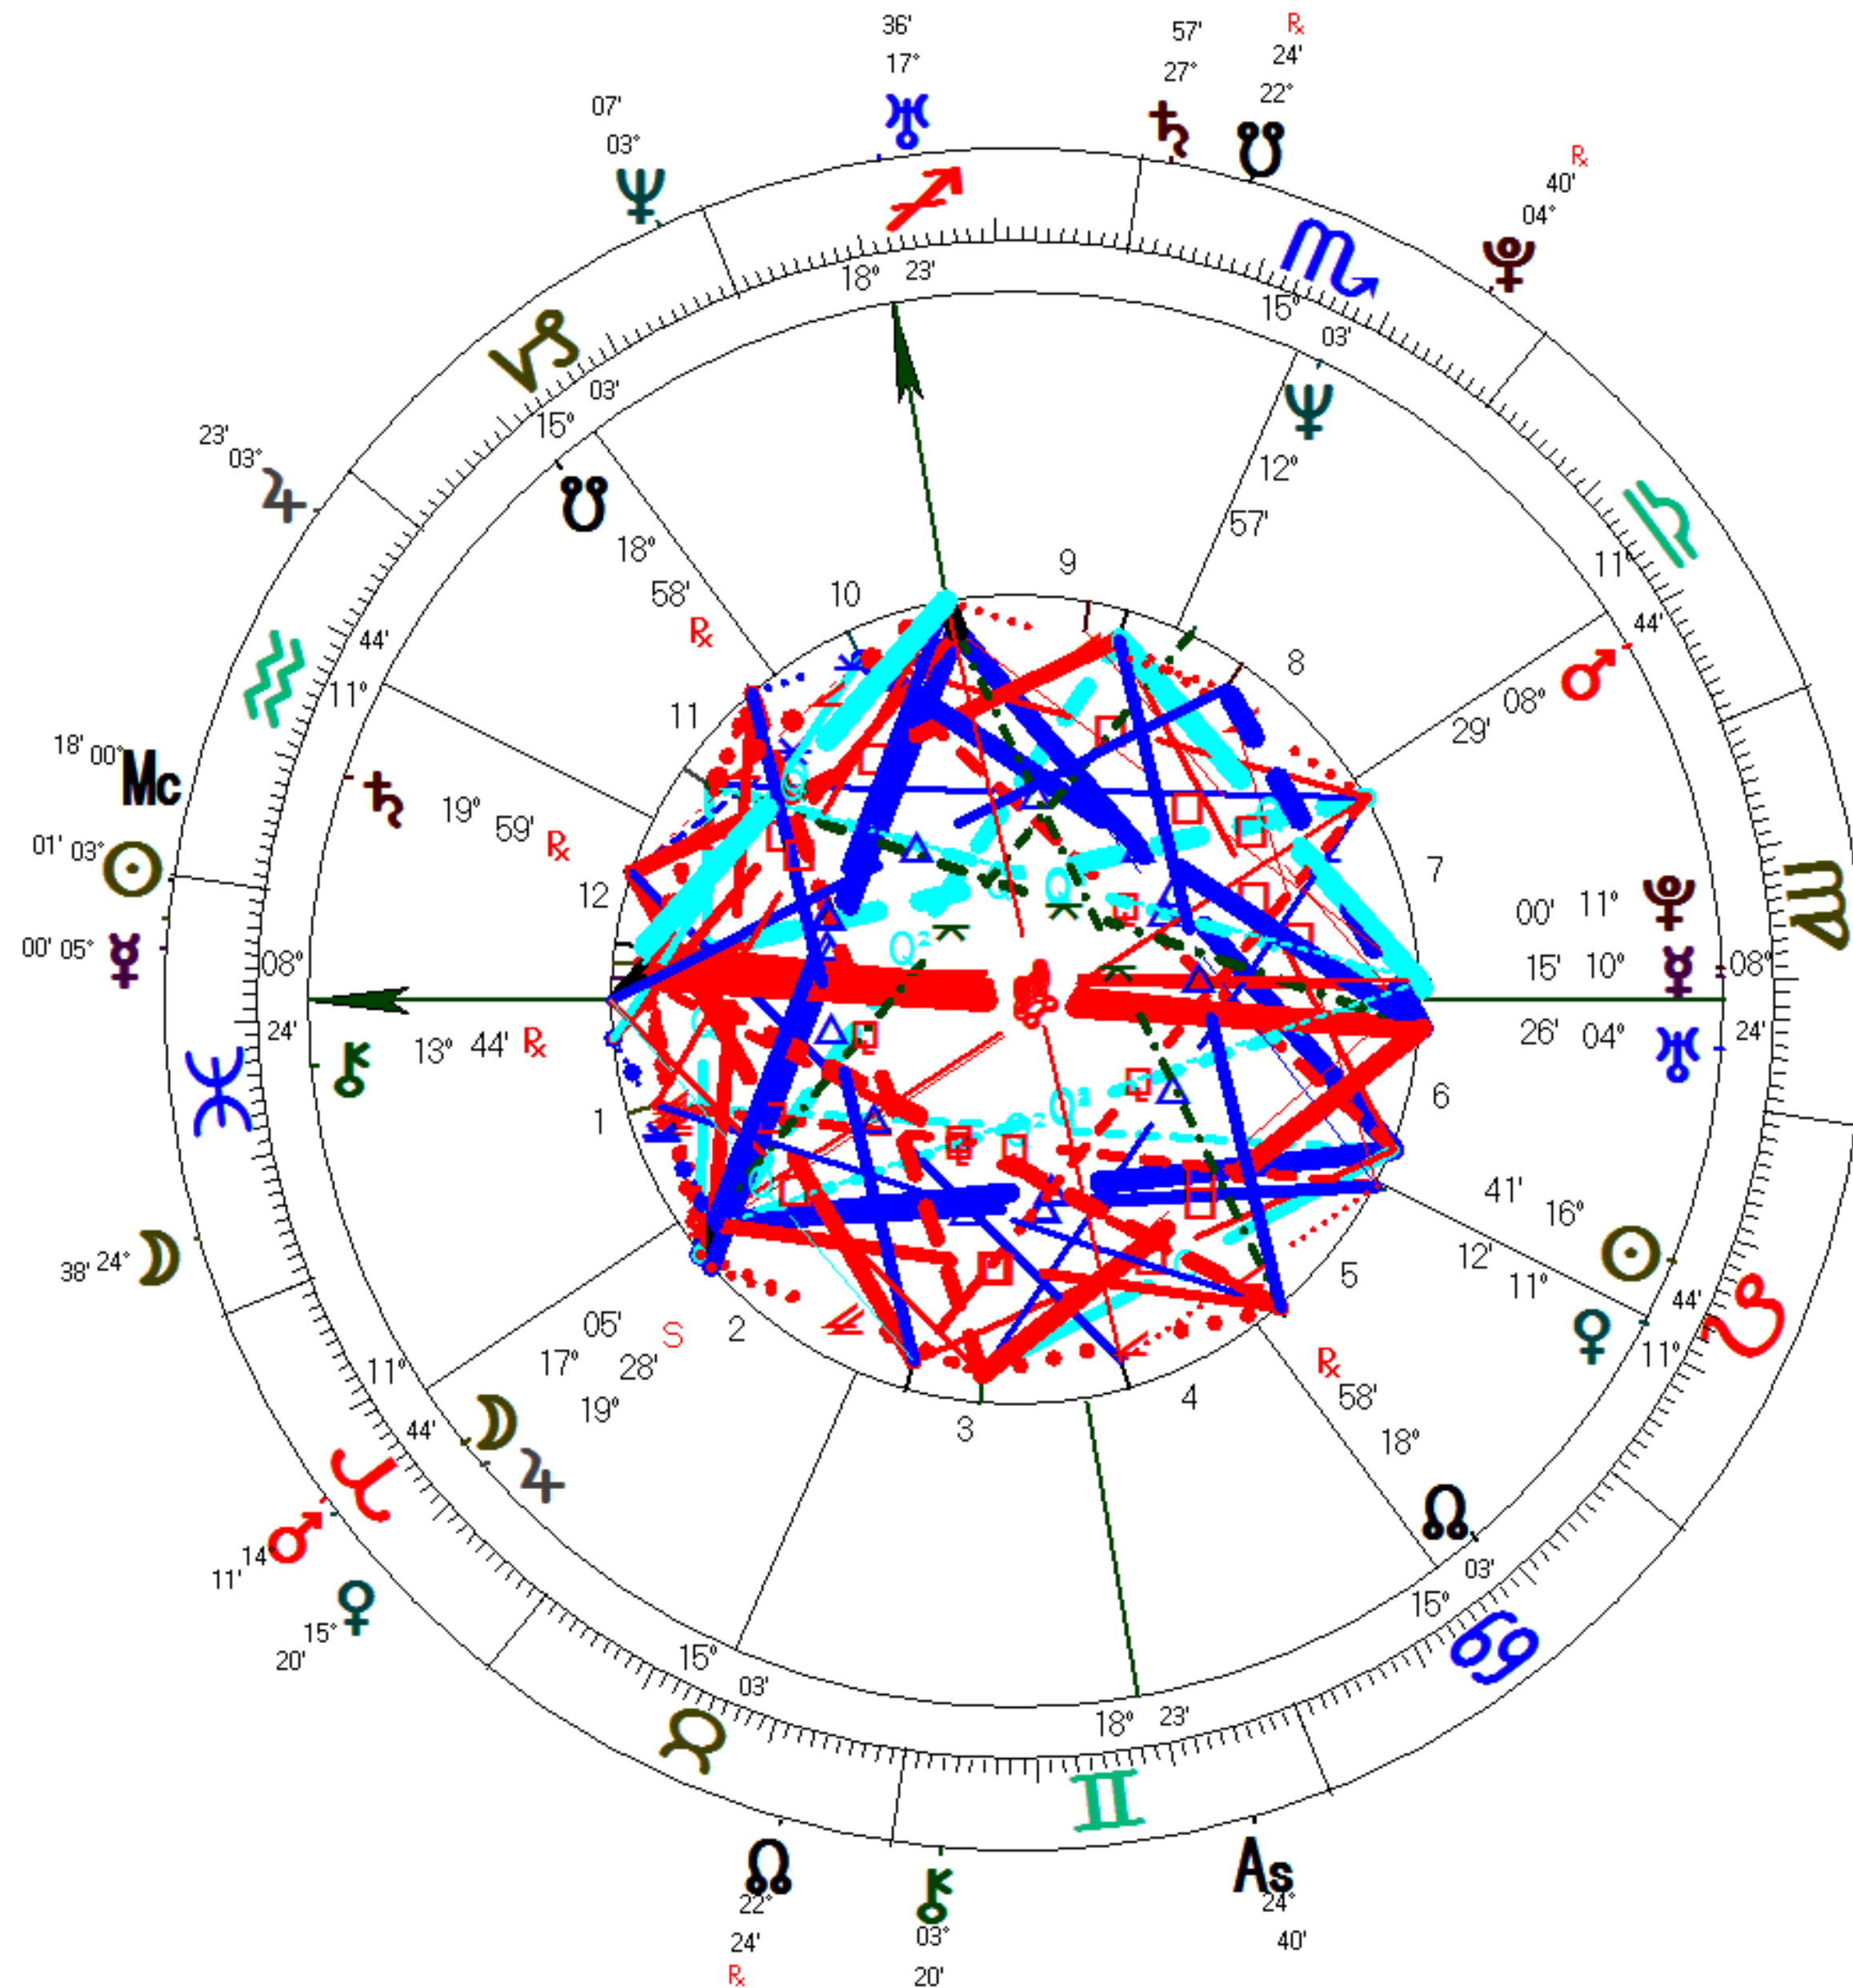

Inner Wheel
Whitney Houston
Natal Chart
Aug 9 1963, Fri
8:55 pm +4:00
Newark, New Jersey
40°N44'08" 074°W10'22"
Geocentric
Tropical
Porphyry
Mean Node

Outer Wheel
whitney houston – 1st album
Natal Chart
Feb 21 1985, Thu
12:00 pm EST +5:00
newark, nj
40°N44'08" 074°W10'22"
Geocentric
Tropical
Porphyry
Mean Node