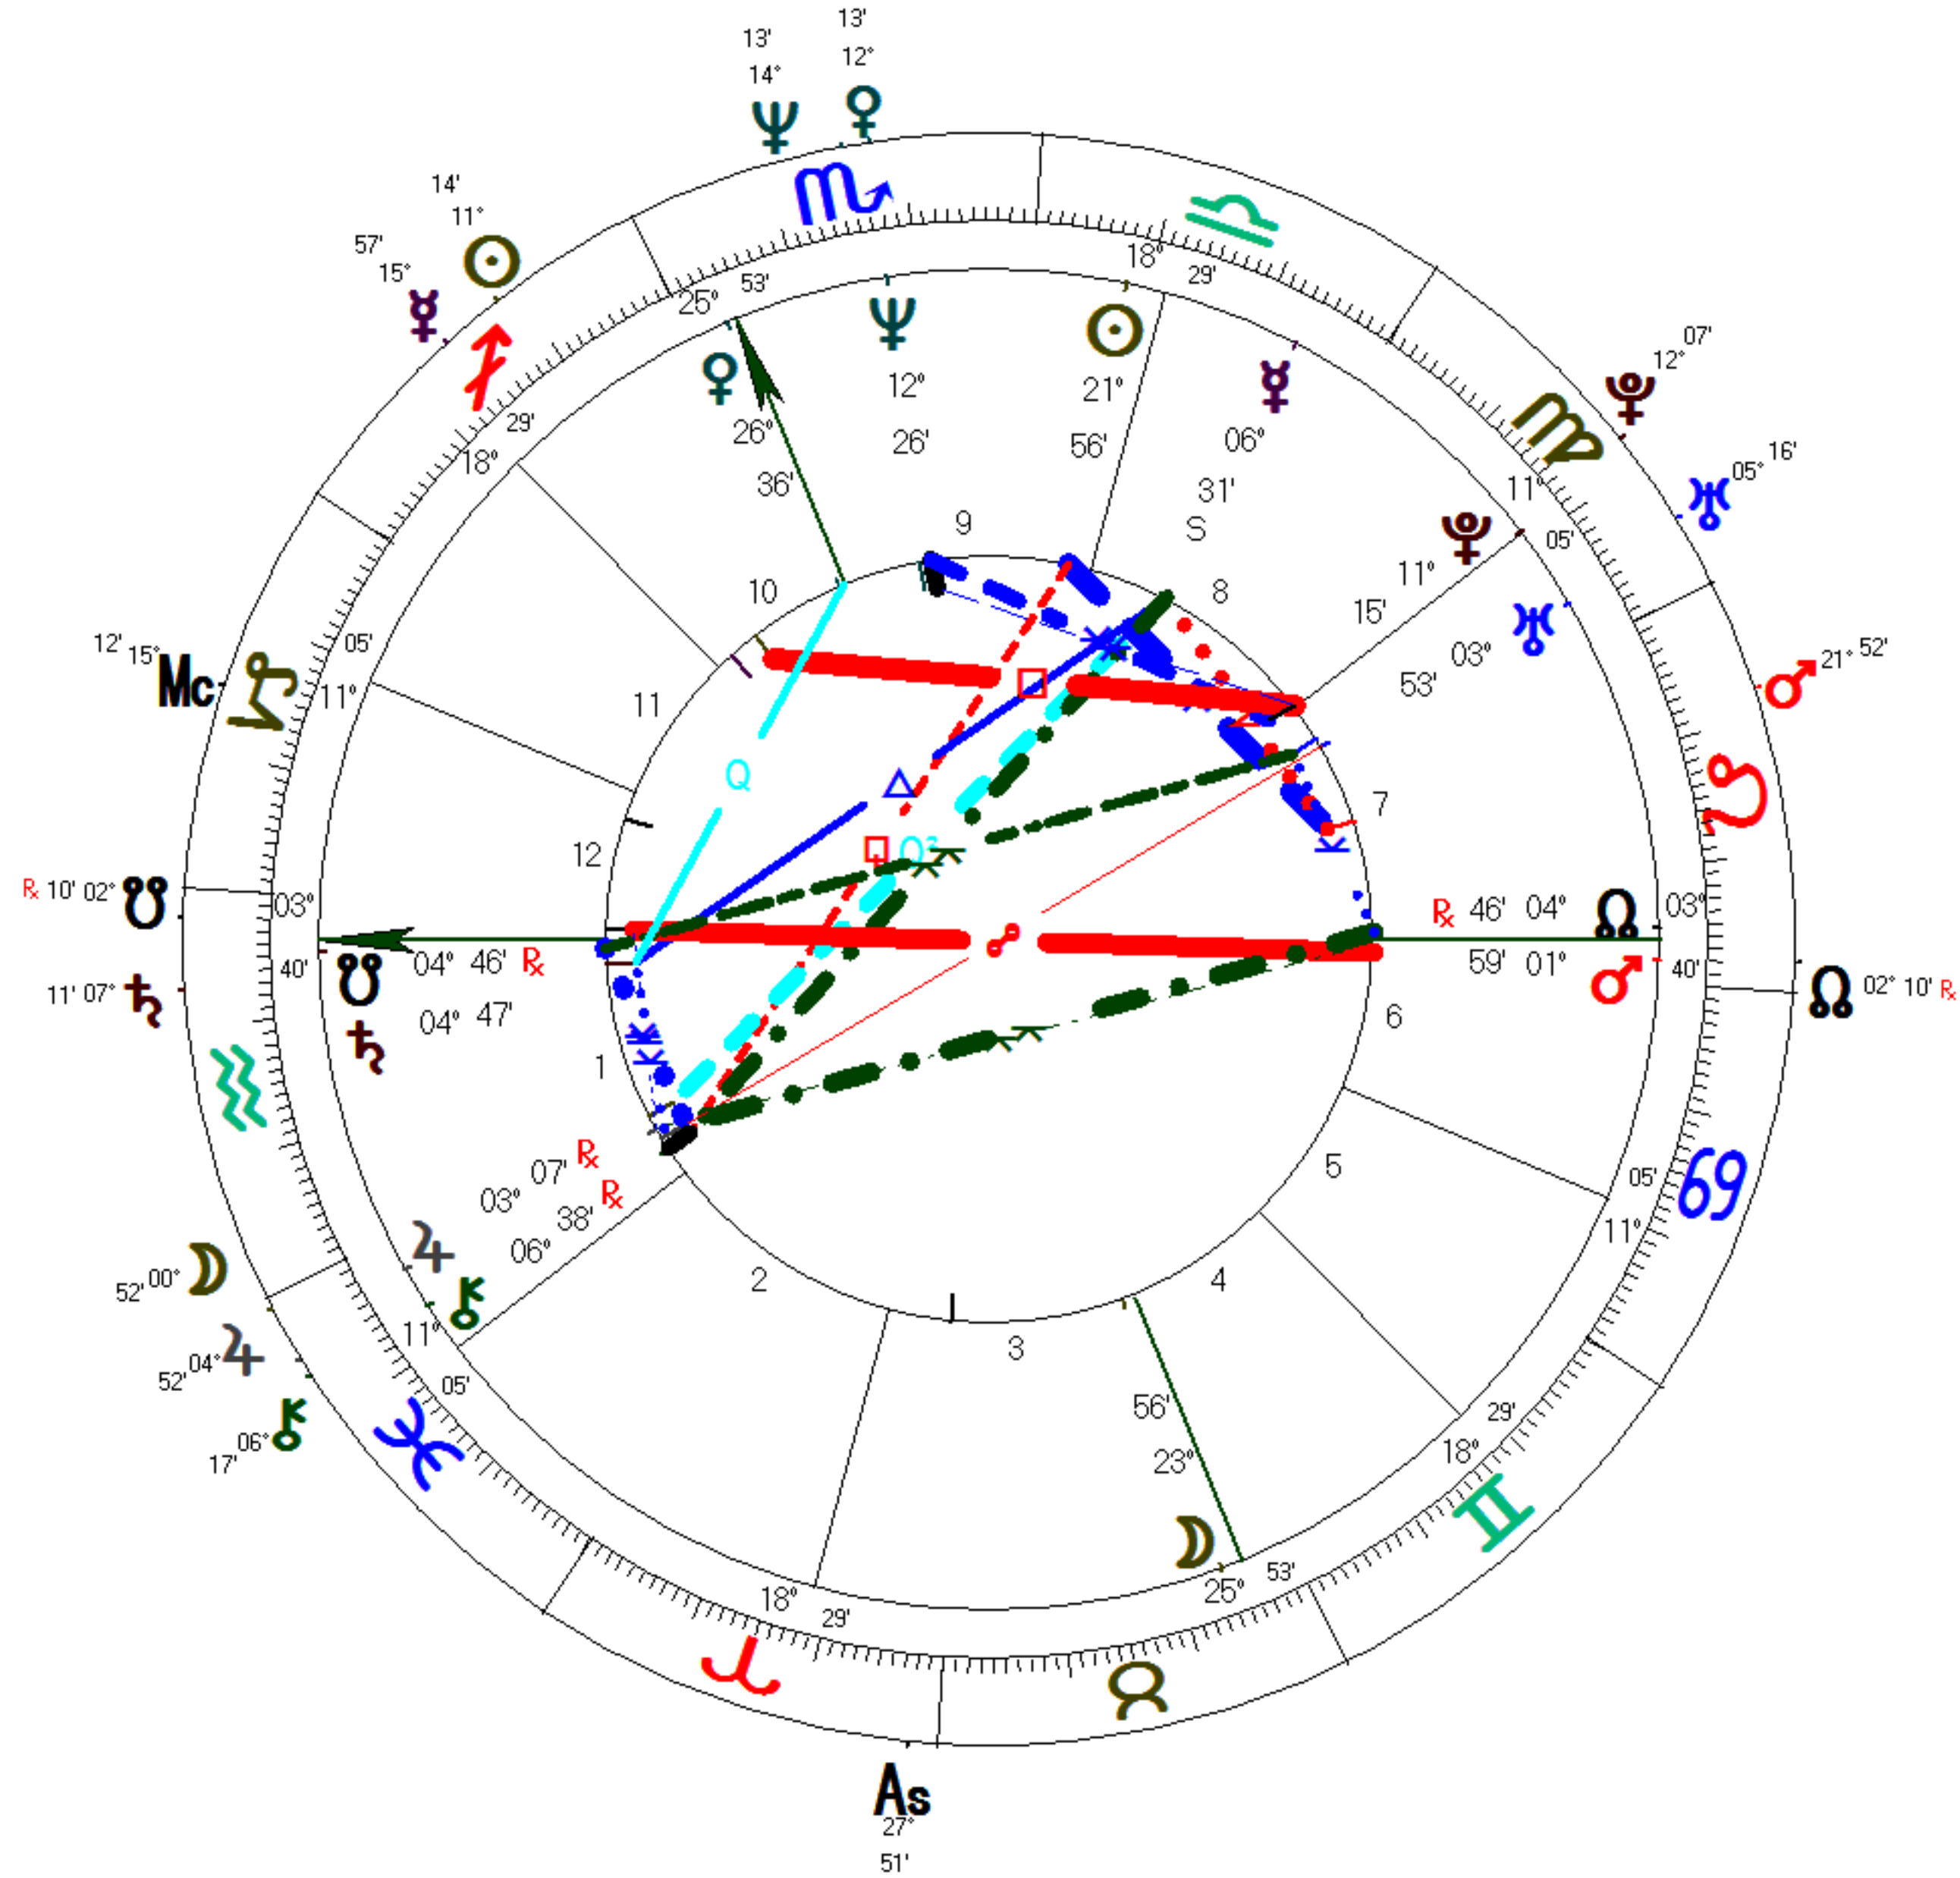

Inner Wheel  
**Gretchen**  
Female Chart  
Oct 15 1962, Mon  
2:55 pm EDT +4:00  
New York, NY  
40°N42'51" 074°W00'23"  
*Geocentric*  
*Tropical*  
*Porphyry*  
*Mean Node*

Outer Wheel  
**Transits Nov 22 2011**  
Event Chart  
Nov 22 2011, Tue  
2:30:58 pm EST +5:00  
Asheville  
35°N36'03" 082°W33'15"  
*Geocentric*  
*Tropical*  
*Porphyry*  
*Mean Node*

Inner Wheel  
**Gretchen**  
Female Chart  
Oct 15 1962, Mon  
2:55 pm EDT +4:00  
New York, NY  
40°N42'51" 074°W00'23"  
*Geocentric*  
*Tropical*  
*Porphyry*  
*Mean Node*

Outer Wheel  
**Gretchen**  
Sec.Prog. SA in Long  
Nov 22 2011, Tue  
2:30:55 pm EDT +4:00  
New York, NY  
40°N42'51" 074°W00'23"  
*Geocentric*  
*Tropical*  
*Porphyry*  
*Mean Node*

Inner Wheel  
**Gretchen**  
Female Chart  
Oct 15 1962, Mon  
2:55 pm EDT +4:00  
New York, NY  
40°N42'51" 074°W00'23"  
Geocentric  
Tropical  
Porphyry  
Mean Node

Outer Wheel  
**Gretchen**  
Directed – Solar Arc  
Nov 22 2011, Tue  
2:30:55 pm EDT +4:00  
New York, NY  
40°N42'51" 074°W00'23"  
Geocentric  
Tropical  
Porphyry  
Mean Node