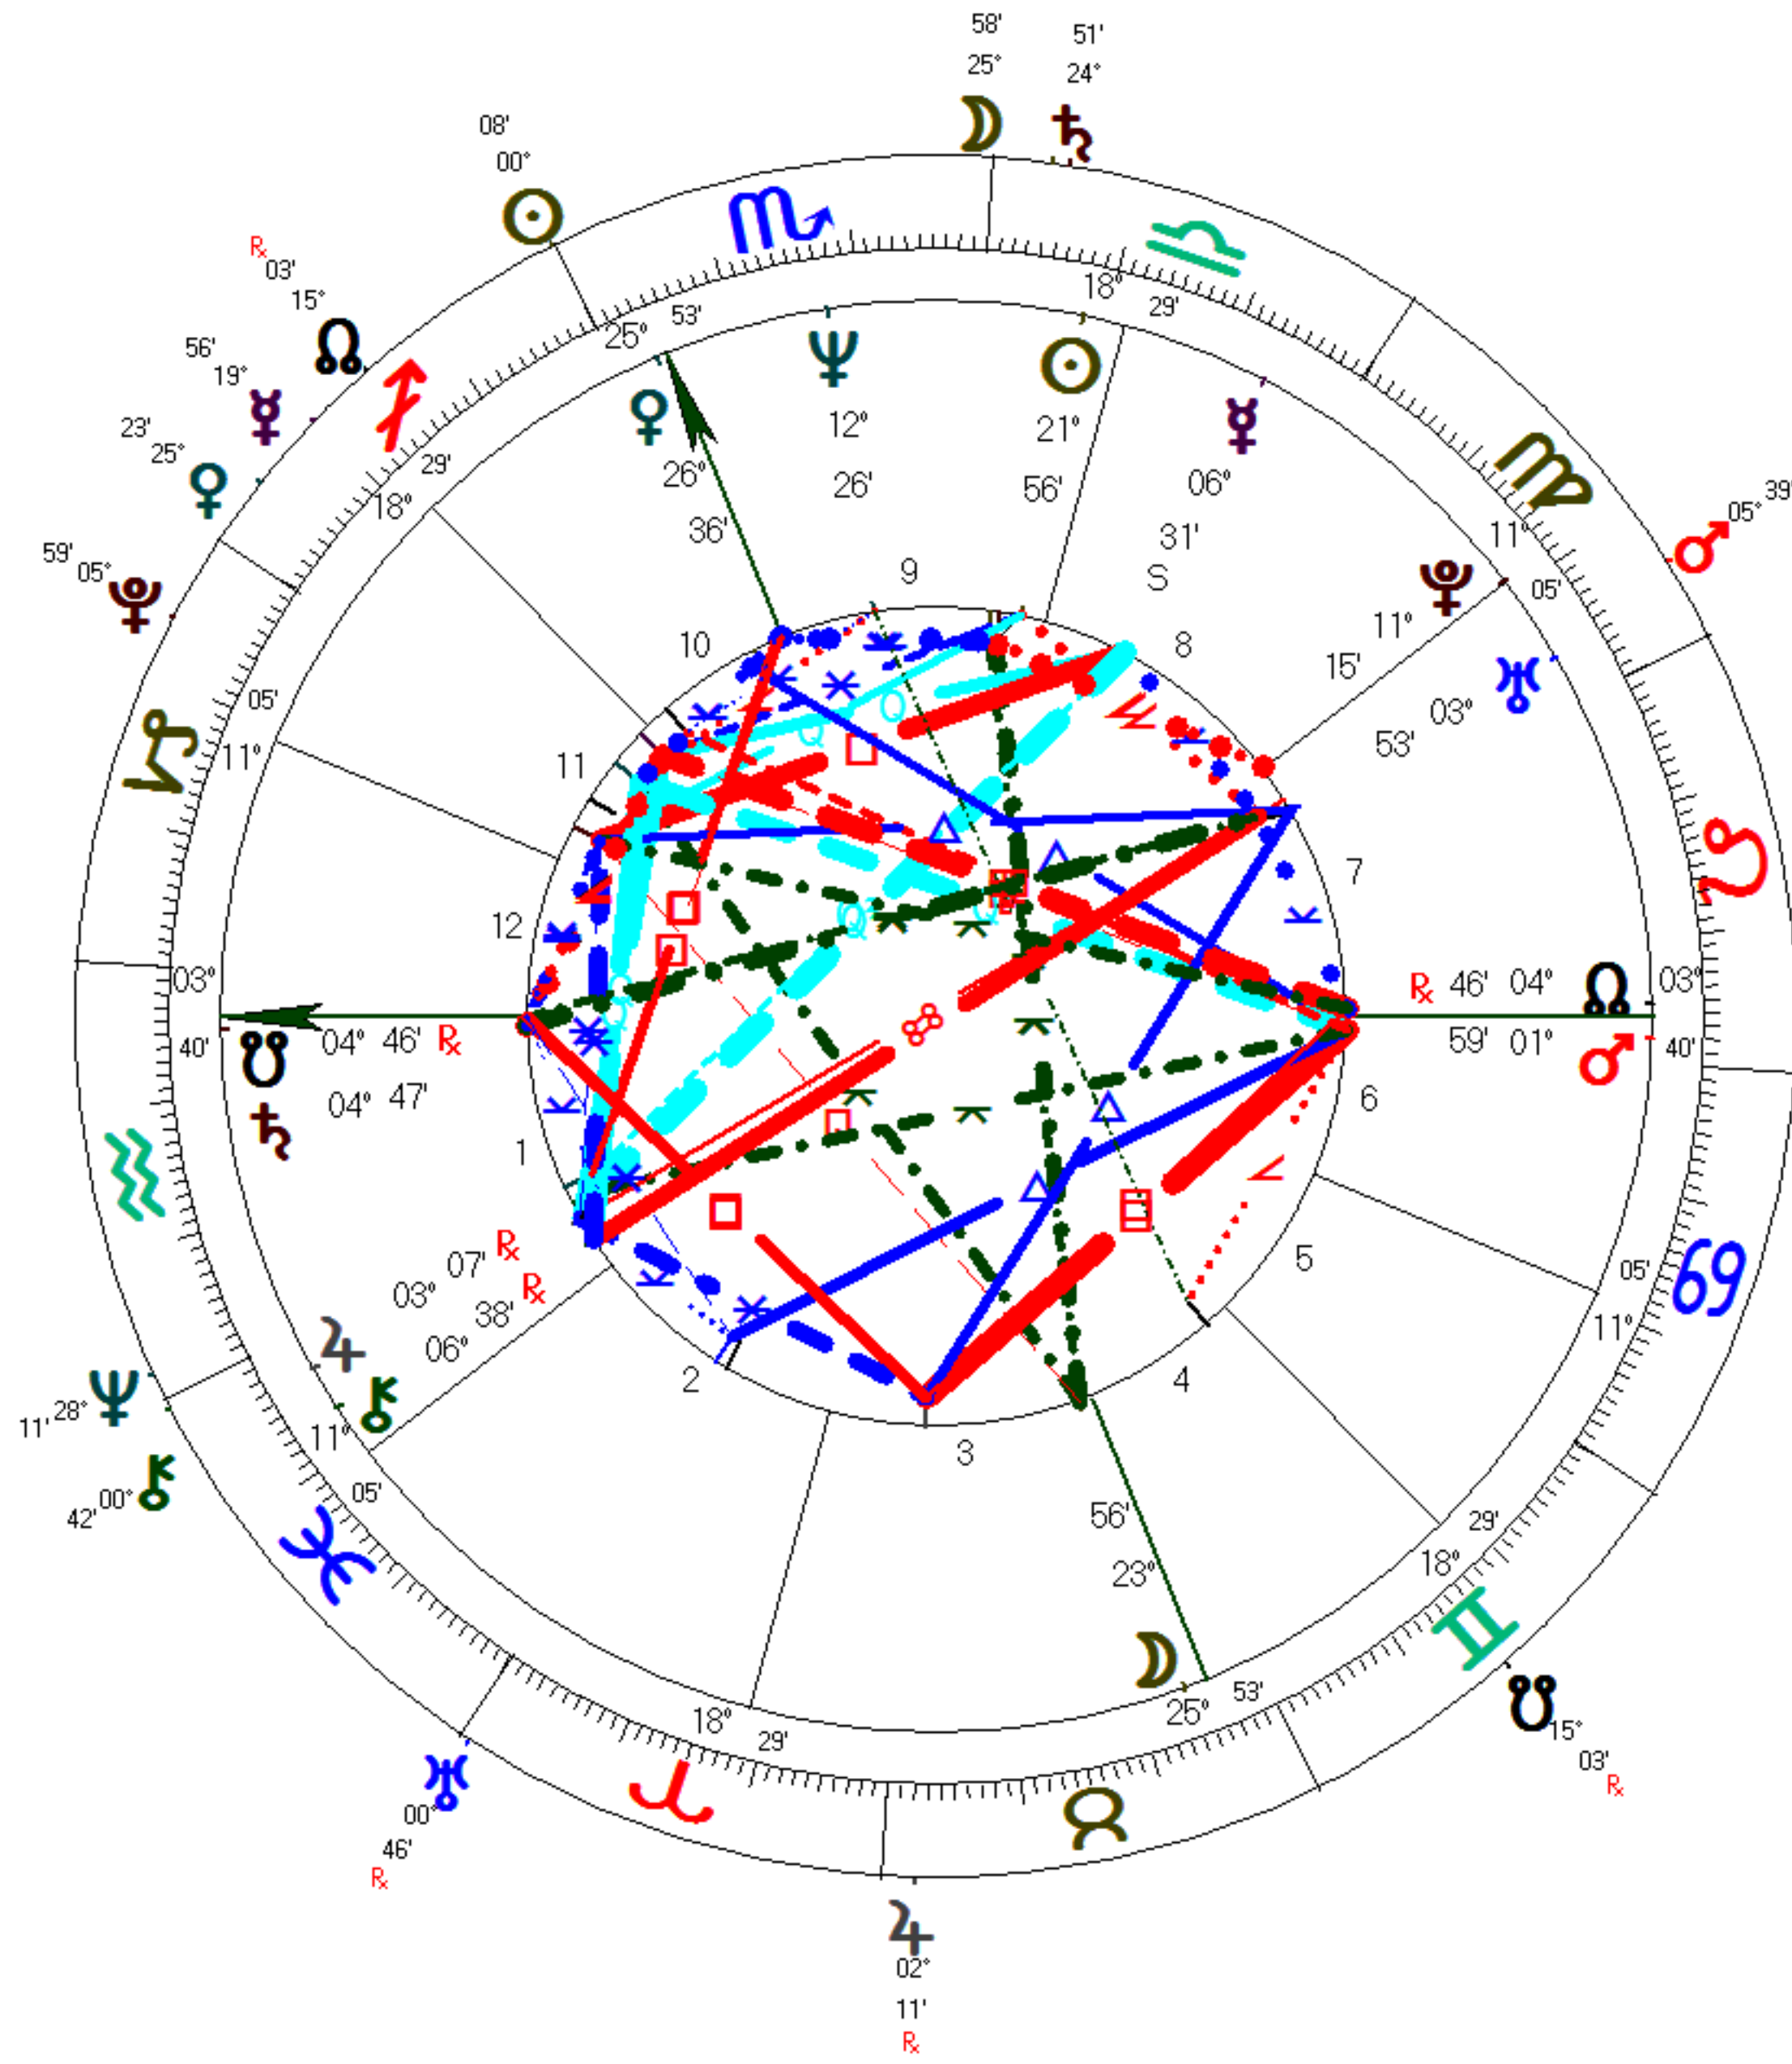

Inner Wheel  
**Gretchen**  
Female Chart  
Oct 15 1962, Mon  
2:55 pm EDT +4:00  
New York, NY  
40°N42'51" 074°W00'23"  
*Geocentric*  
*Tropical*  
*Porphyry*  
*Mean Node*

Outer Wheel  
**Transits Nov 22 2011**  
Event Chart  
Nov 22 2011, Tue  
2:30:58 pm EST +5:00  
Asheville  
35°N36'03" 082°W33'15"  
*Geocentric*  
*Tropical*  
*Porphyry*  
*Mean Node*

Inner Wheel  
**Gretchen**  
Female Chart  
Oct 15 1962, Mon  
2:55 pm EDT +4:00  
New York, NY  
40°N42'51" 074°W00'23"  
*Geocentric*  
*Tropical*  
*Porphyry*  
*Mean Node*

Outer Wheel  
**Gretchen**  
Sec.Prog. SA in Long  
Nov 22 2011, Tue  
2:30:55 pm EDT +4:00  
New York, NY  
40°N42'51" 074°W00'23"  
*Geocentric*  
*Tropical*  
*Porphyry*  
*Mean Node*

Inner Wheel  
**Gretchen**  
Female Chart  
Oct 15 1962, Mon  
2:55 pm EDT +4:00  
New York, NY  
40°N42'51" 074°W00'23"  
Geocentric  
Tropical  
Porphyry  
Mean Node

Outer Wheel  
**Gretchen**  
Directed – Solar Arc  
Nov 22 2011, Tue  
2:30:55 pm EDT +4:00  
New York, NY  
40°N42'51" 074°W00'23"  
Geocentric  
Tropical  
Porphyry  
Mean Node