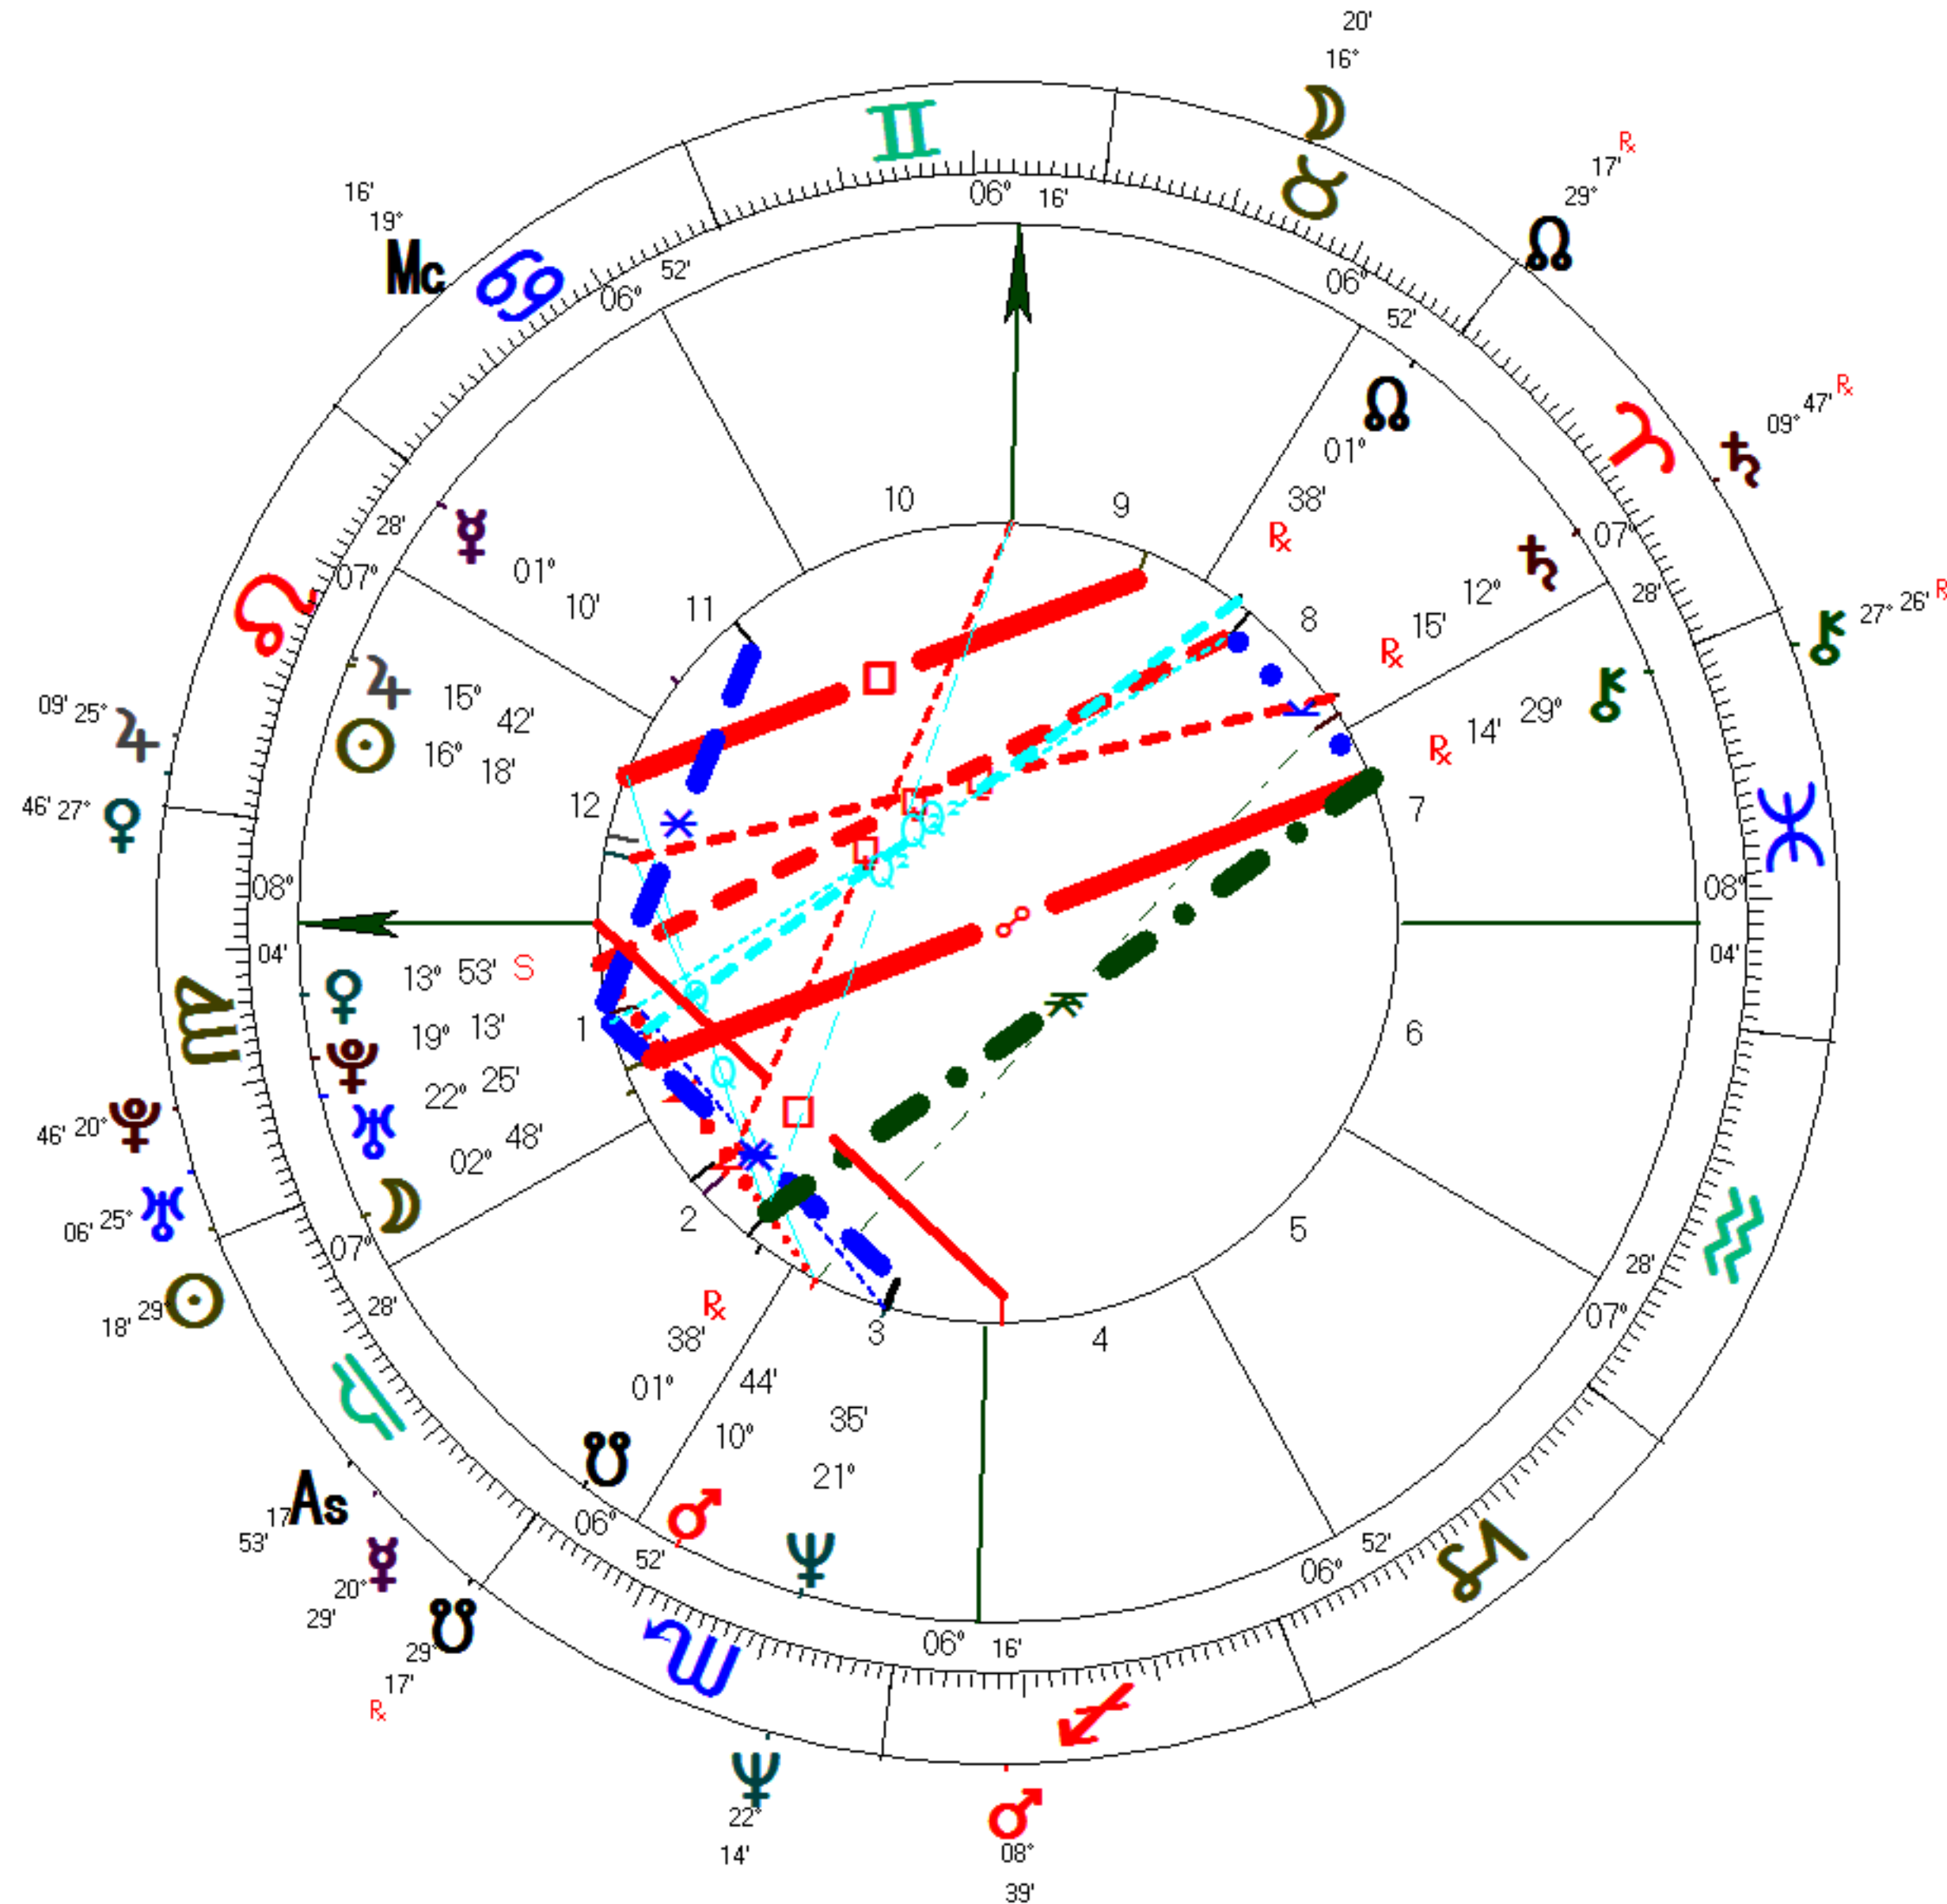

Inner Wheel
Eleanor
Natal Chart
Aug 9 1967, Wed
8:14 am MDT +6:00
El Paso, TX
31°N45'31" 106°W29'11"
Geocentric
Tropical
Porphyry
Mean Node

Outer Wheel
Transits Jan 13 2012
Event Chart
Jan 13 2012, Fri
3:00 pm MST +7:00
El Paso, TX
31°N45'31" 106°W29'11"
Geocentric
Tropical
Porphyry
Mean Node

Inner Wheel
Eleanor
Natal Chart
Aug 9 1967, Wed
8:14 am MDT +6:00
El Paso, TX
31°N45'31" 106°W29'11"
Geocentric
Tropical
Porphyry
Mean Node

Outer Wheel
Eleanor
Event of Jan 14 2012
Sec.Prog. SA in Long
Jan 14 2012, Sat
7:09:33 am MST +7:00
El Paso, TX
31°N45'31" 106°W29'11"
Geocentric
Tropical
Porphyry
Mean Node

Inner Wheel
Eleanor
Natal Chart
Aug 9 1967, Wed
8:14 am MDT +6:00
El Paso, TX
31°N45'31" 106°W29'11"
Geocentric
Tropical
Porphyry
Mean Node

Outer Wheel
Eleanor
Event of Jan 14 2012
Directed - Solar Arc
Jan 14 2012, Sat
7:09:33 am MST +7:00
El Paso, TX
31°N45'31" 106°W29'11"
Geocentric
Tropical
Porphyry
Mean Node