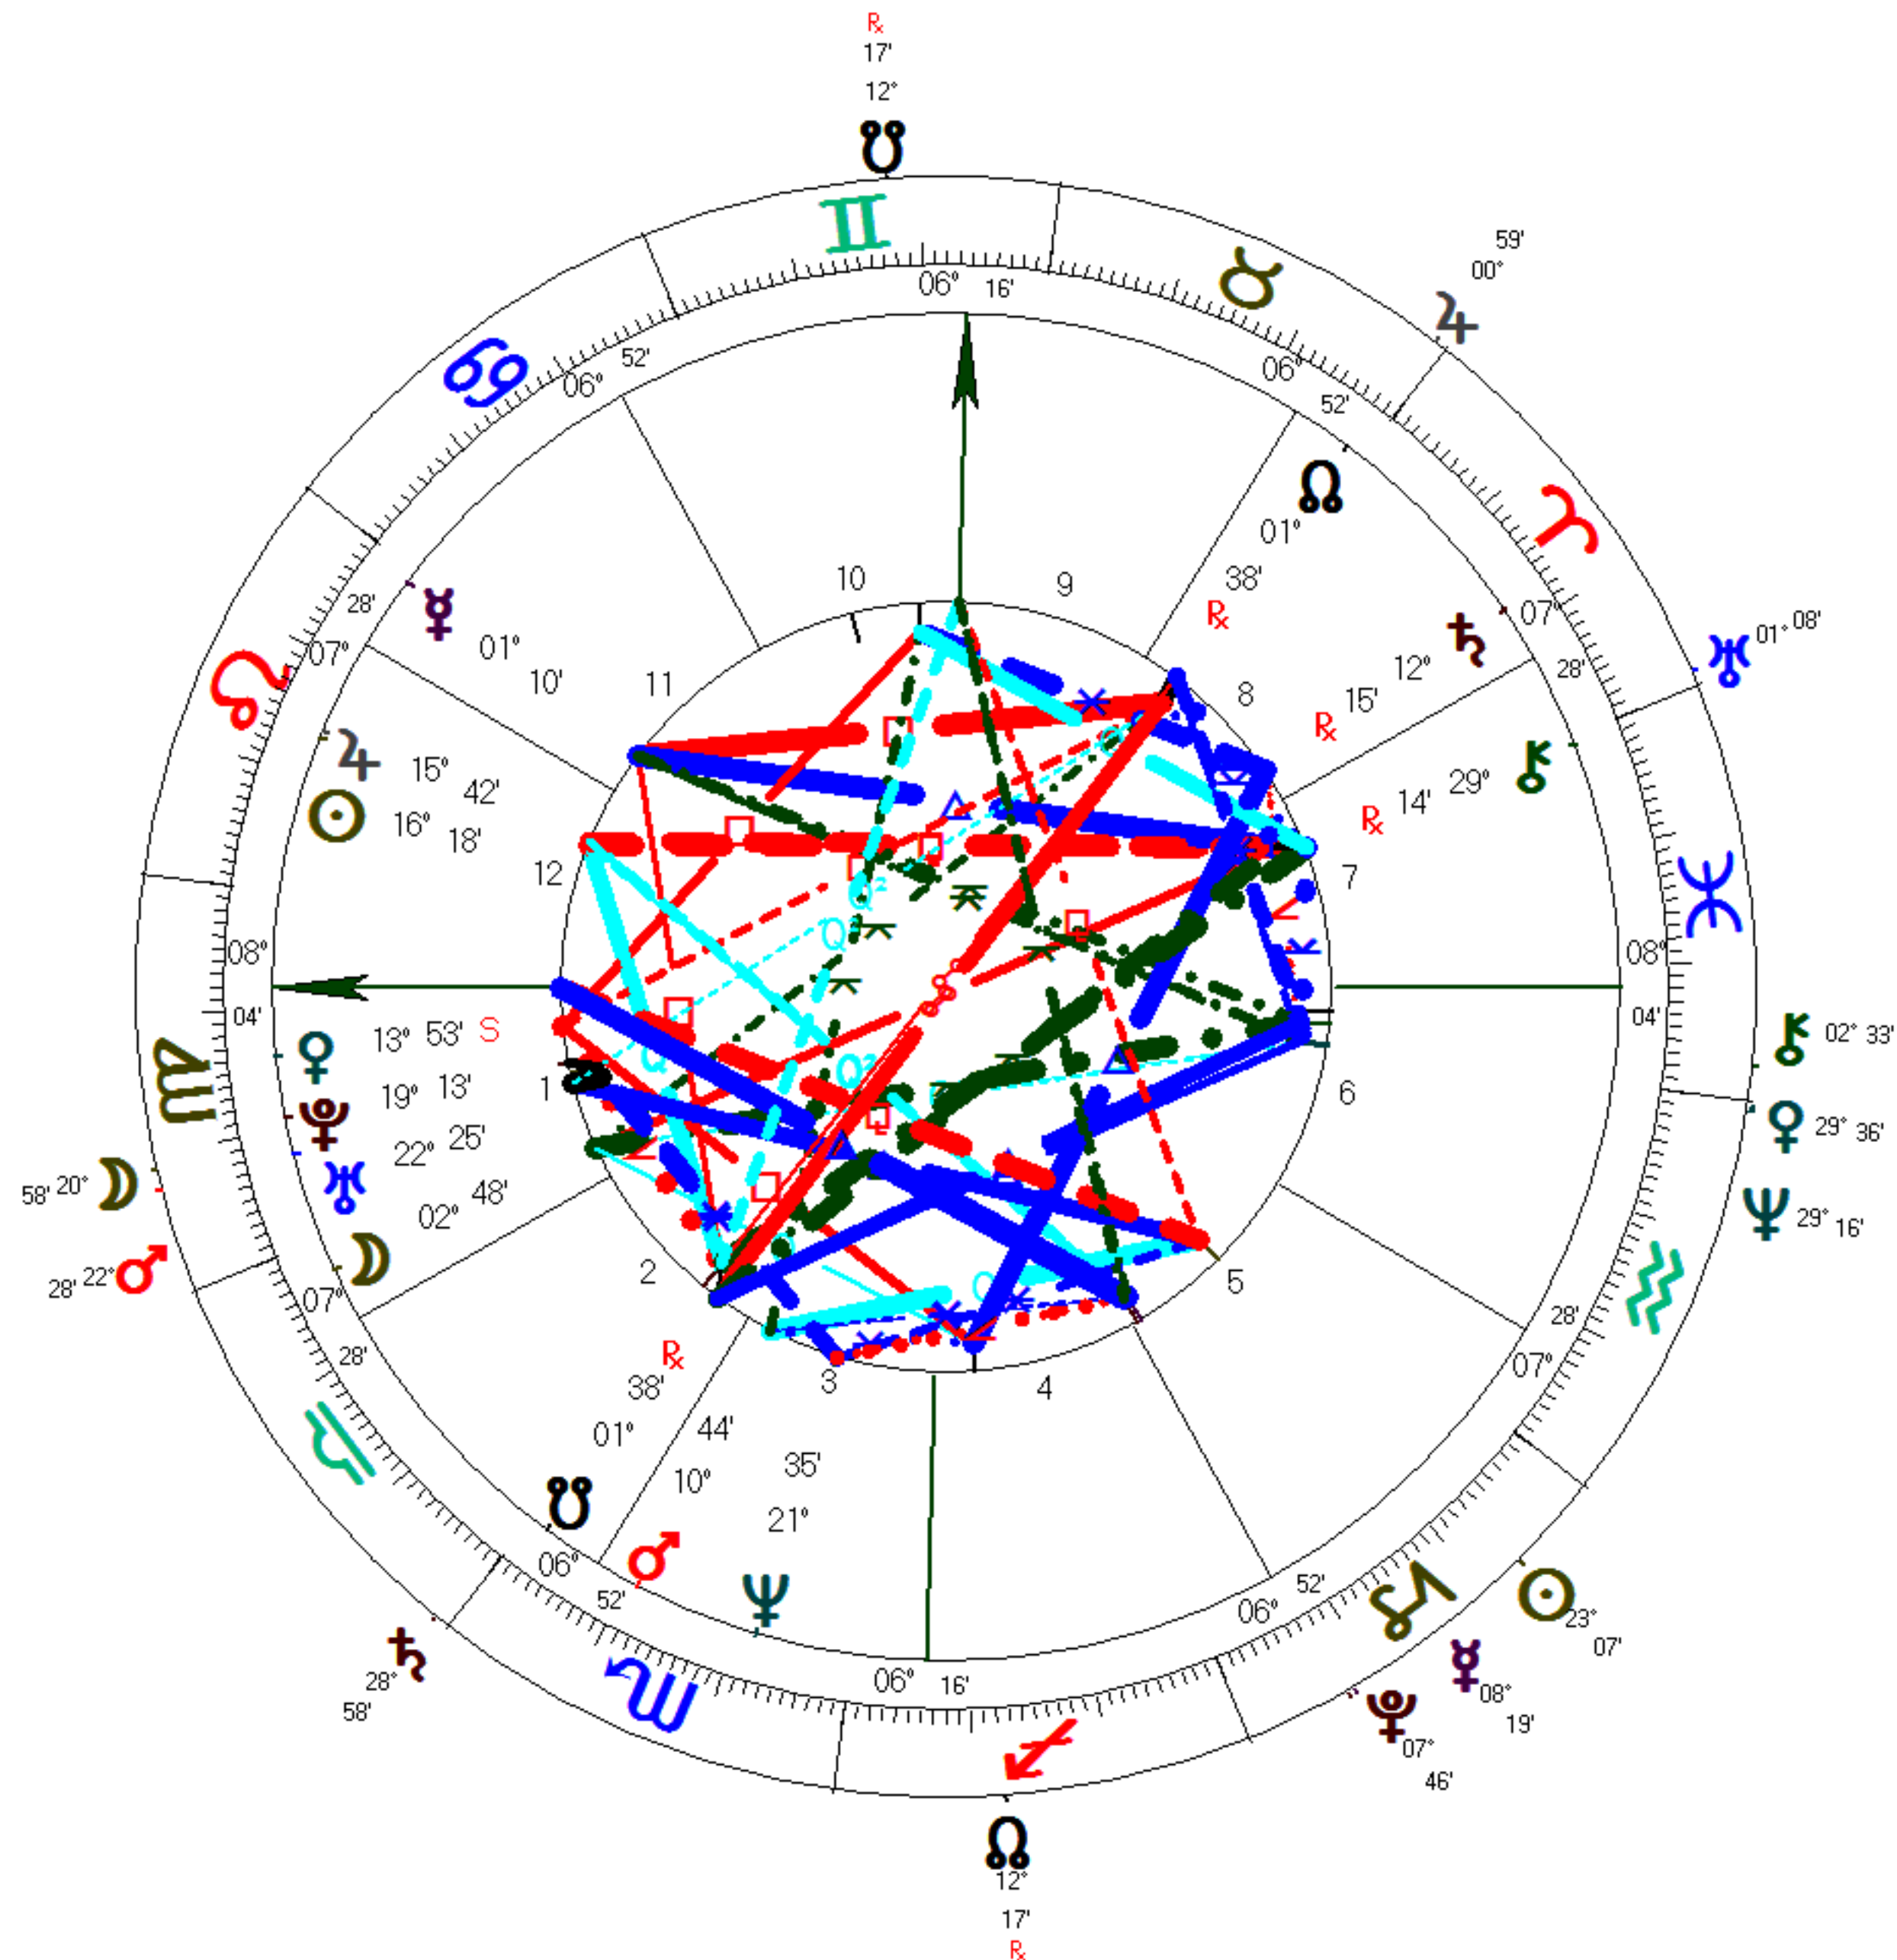

Inner Wheel
Eleanor
Natal Chart
Aug 9 1967, Wed
8:14 am MDT +6:00
El Paso, TX
31°N45'31" 106°W29'11"
Geocentric
Tropical
Porphyry
Mean Node

Outer Wheel
Transits Jan 13 2012
Event Chart
Jan 13 2012, Fri
3:00 pm MST +7:00
El Paso, TX
31°N45'31" 106°W29'11"
Geocentric
Tropical
Porphyry
Mean Node

Inner Wheel
Eleanor
Natal Chart
Aug 9 1967, Wed
8:14 am MDT +6:00
El Paso, TX
31°N45'31" 106°W29'11"
Geocentric
Tropical
Porphyry
Mean Node

Outer Wheel
Eleanor
Event of Jan 14 2012
Sec.Prog. SA in Long
Jan 14 2012, Sat
7:09:33 am MST +7:00
El Paso, TX
31°N45'31" 106°W29'11"
Geocentric
Tropical
Porphyry
Mean Node

Inner Wheel
Eleanor
Natal Chart
Aug 9 1967, Wed
8:14 am MDT +6:00
El Paso, TX
31°N45'31" 106°W29'11"
Geocentric
Tropical
Porphyry
Mean Node

Outer Wheel
Eleanor
Event of Jan 14 2012
Directed - Solar Arc
Jan 14 2012, Sat
7:09:33 am MST +7:00
El Paso, TX
31°N45'31" 106°W29'11"
Geocentric
Tropical
Porphyry
Mean Node