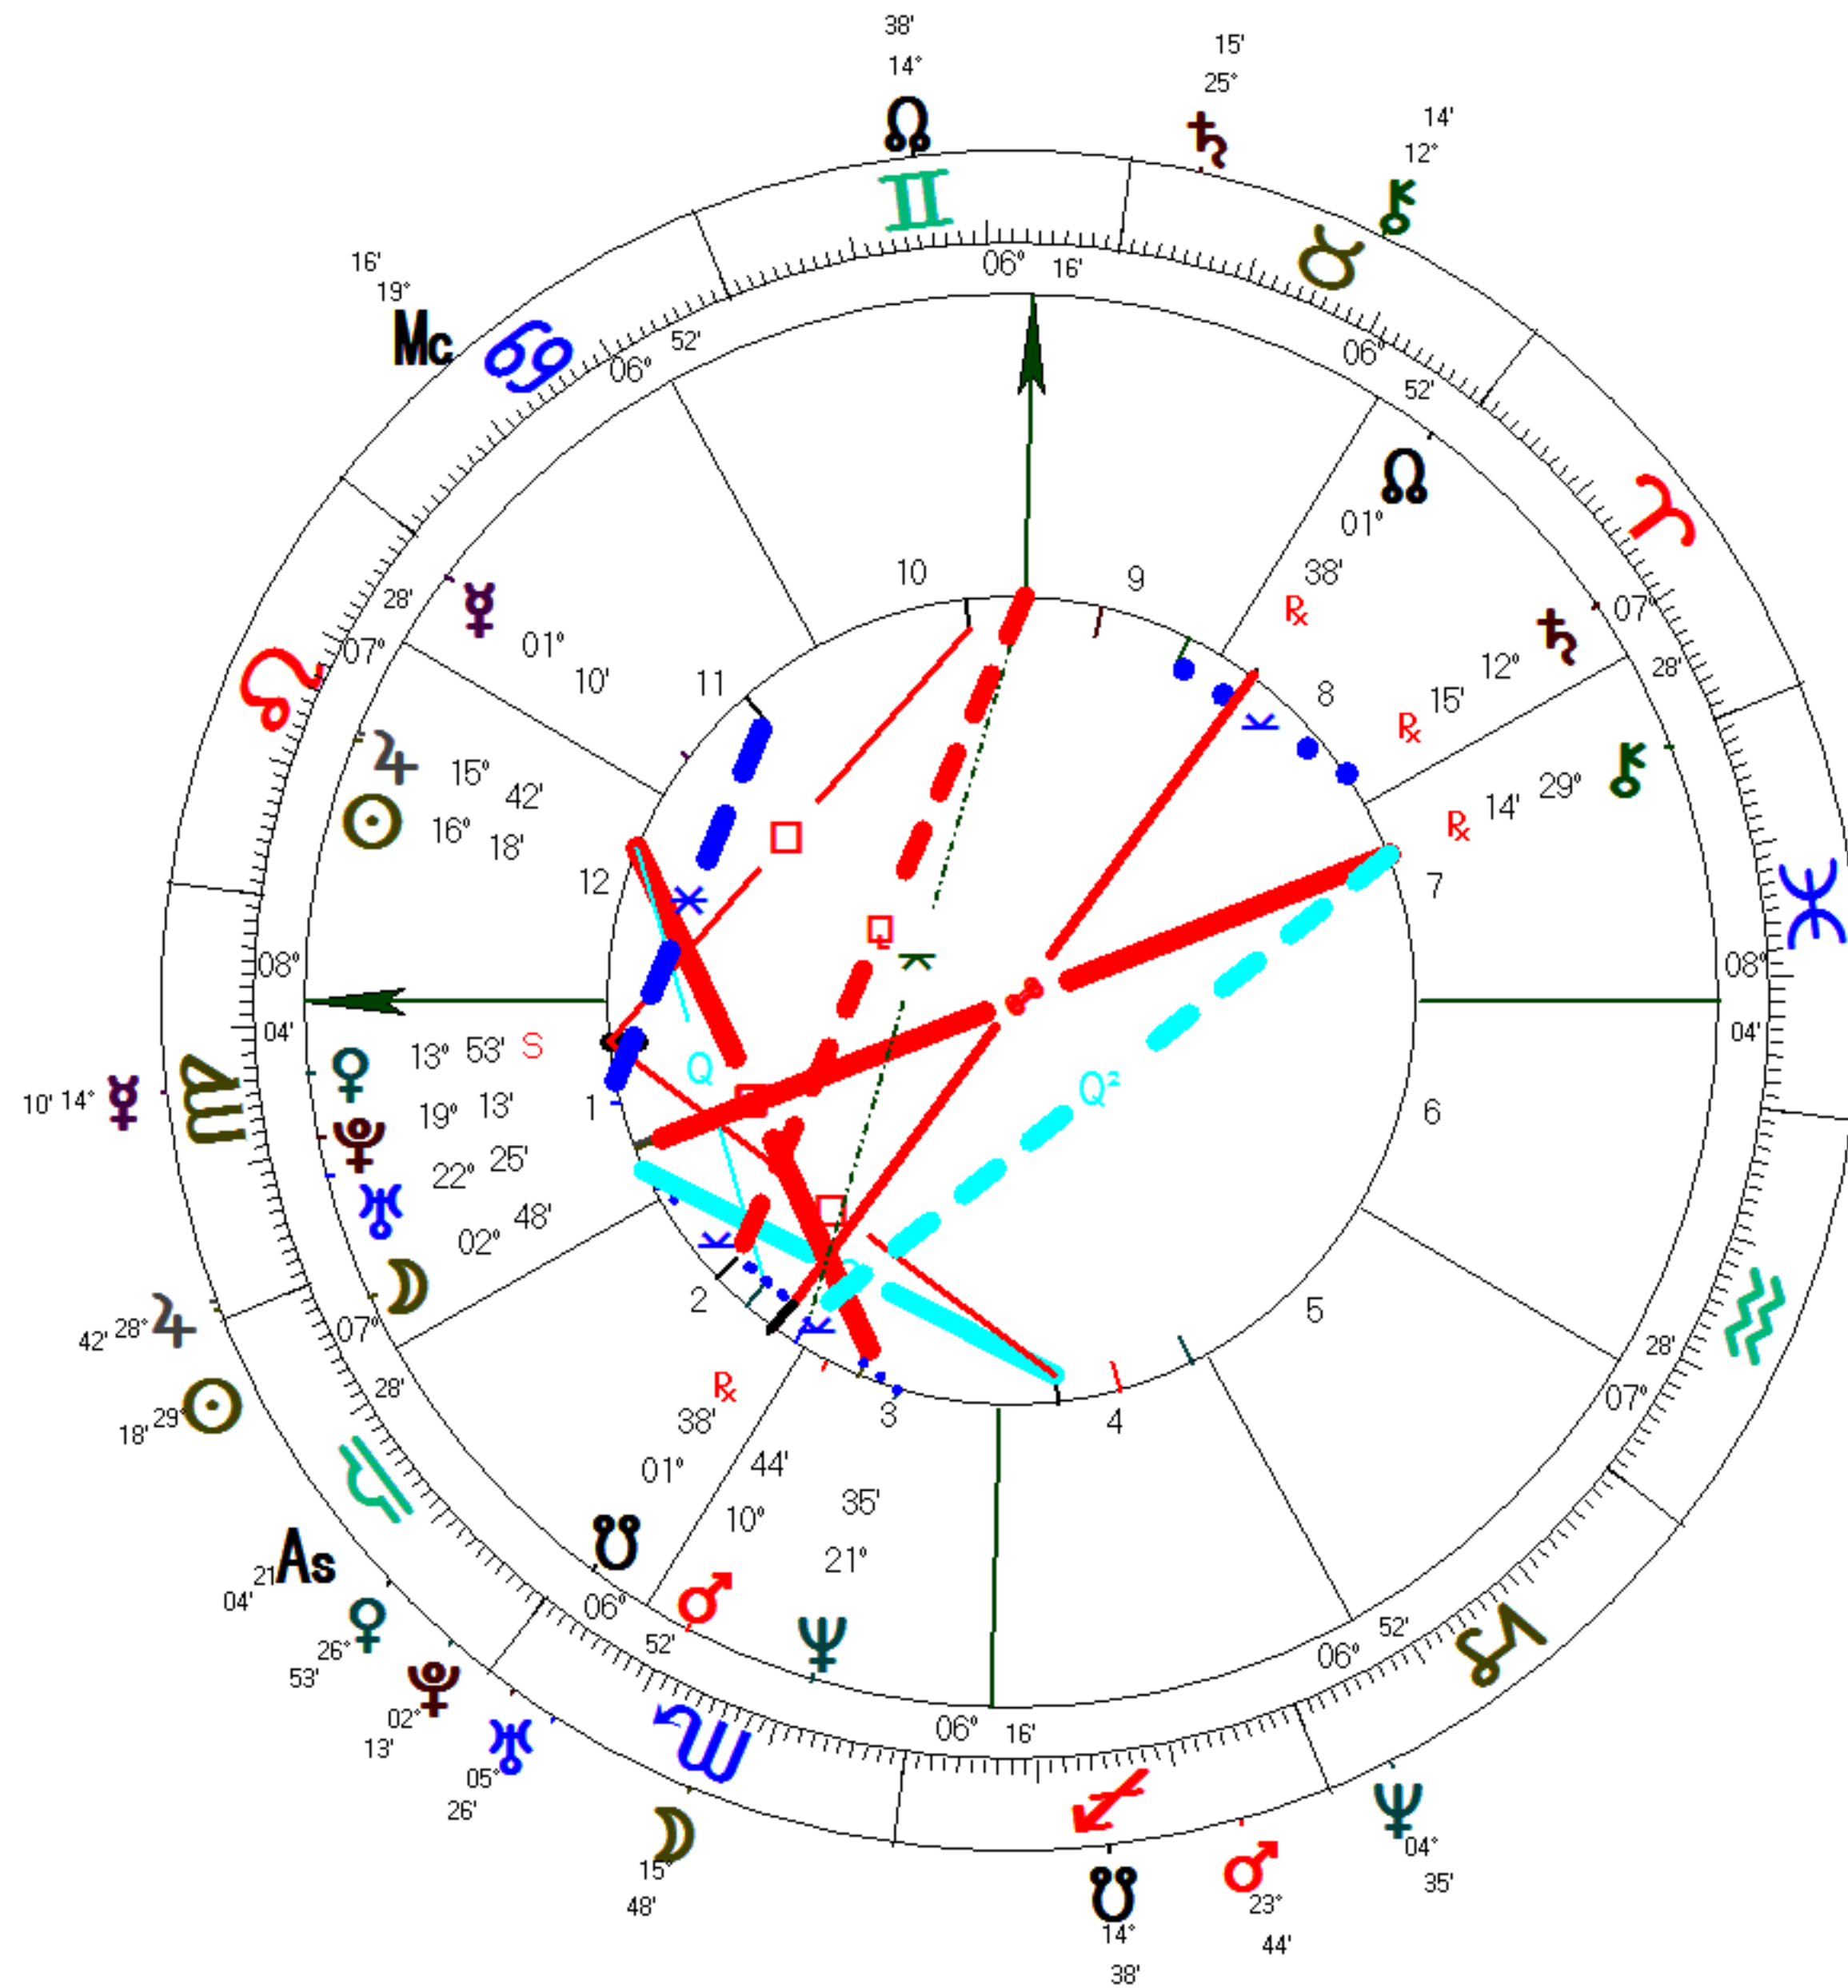

Inner Wheel
Eleanor
Natal Chart
Aug 9 1967, Wed
8:14 am MDT +6:00
El Paso, TX
31°N45'31" 106°W29'11"
Geocentric
Tropical
Porphyry
Mean Node

Outer Wheel
Transits Jan 13 2012
Event Chart
Jan 13 2012, Fri
3:00 pm MST +7:00
El Paso, TX
31°N45'31" 106°W29'11"
Geocentric
Tropical
Porphyry
Mean Node

Inner Wheel
Eleanor
Natal Chart
Aug 9 1967, Wed
8:14 am MDT +6:00
El Paso, TX
31°N45'31" 106°W29'11"
Geocentric
Tropical
Porphyry
Mean Node

Outer Wheel
Eleanor
Event of Jan 14 2012
Sec.Prog. SA in Long
Jan 14 2012, Sat
7:09:33 am MST +7:00
El Paso, TX
31°N45'31" 106°W29'11"
Geocentric
Tropical
Porphyry
Mean Node

Inner Wheel
Eleanor
Natal Chart
Aug 9 1967, Wed
8:14 am MDT +6:00
El Paso, TX
31°N45'31" 106°W29'11"
Geocentric
Tropical
Porphyry
Mean Node

Outer Wheel
Eleanor
Event of Jan 14 2012
Directed - Solar Arc
Jan 14 2012, Sat
7:09:33 am MST +7:00
El Paso, TX
31°N45'31" 106°W29'11"
Geocentric
Tropical
Porphyry
Mean Node